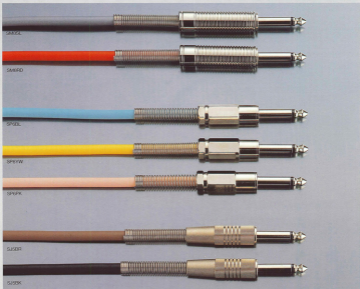

ELECTRIC & GUITAR ACCESSORIES

Ibanez

GUITAR CABLE

PRO STAGE SERIES

METAL : SM8SL, SM8FD

LENGTH : 0m

For HEAVY METAL musician.

Bloody red and violet silver are available.

POP : SP6SL, SP6YW, SP6PK

LENGTH : 0m

For POP musician.

Pastel blue, yellow and pink are available.

JAZZ : SJ5BK, SJ5BR

LENGTH : 5m

For JAZZ & FUSION musician.

Mat black and brown are available.