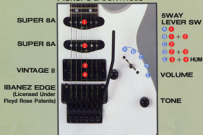

ROADSTAR
RG560

Ideas For Today's Musicians

Ibanez

ROADSTAR RG560

Ibanez

TLT-BACK HEAD STOCK
WITH BLACK HARDWARE

NECK MEASUREMENT (mm)	WIDTH AT LOCKING NUT	43
	THICKNESS AT 1ST FRET	17
	THICKNESS AT 12TH FRET	20

MAPLE NECK
ROSEWOOD FINGERBOARD WITH 24FRETS

PICKUPS & CONTROLS

STUD LOCK
TUNING STABILITY OF
EDGE TREMOLO

BLOCK LOCK

RECESSED
TREMOLO CAVITY

COLORS

TOP LOK III