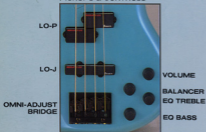

SOUNDGEAR
SDGR
SR800LE

Ibanez

SOUNDGEAR
SOAR
SR800LE

Ibanez

TILT-BACK HEAD STOCK
 WITH BLACK HARDWARE

NECK MEASUREMENT (mm)	WIDTH AT NUT	38
	THICKNESS AT 1ST FRET	18
	THICKNESS AT 12TH FRET	20

MAPLE PLY NECK
 ROSEWOOD FINGERBOARD WITH 24FRETS

PICKUPS & CONTROLS

ALL ACCESS
 NECK JOINT
 SYSTEM

COLORS

BK:
 BLACK

CB:
 CARIBBEAN BLUE

LR:
 LIPSTICK RED