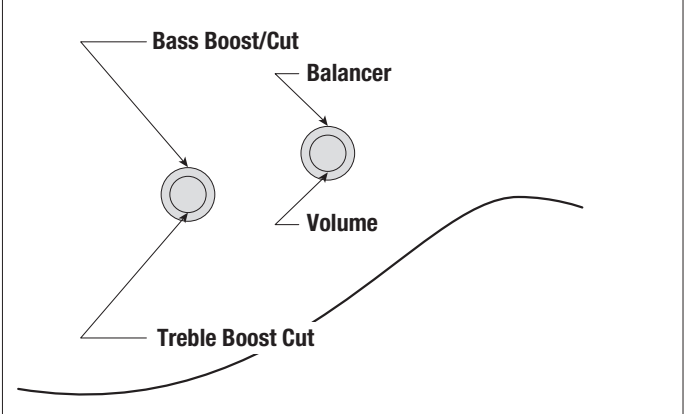

2BAND EQ

ICE = Ibanez Custom Electronics

GWB with EQB-GW II

SDB with ICE

SRX

Discontinued Model

TMB100 with ICE

TMB300 with ICE

TMB with ICE w/EQ bypass sw.