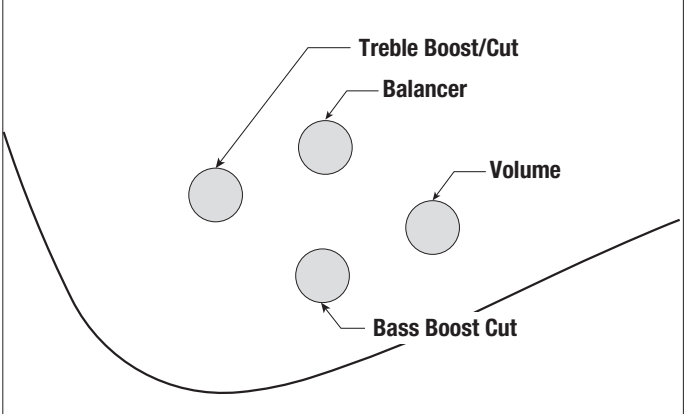

2BAND EQ

ICE = Ibanez Custom Electronics

GWB with EQB-GW II

SDB with ICE

SRX

Discontinued Model

TMB100 with ICE

TMB300 with ICE

TMB with ICE w/EQ bypass sw.