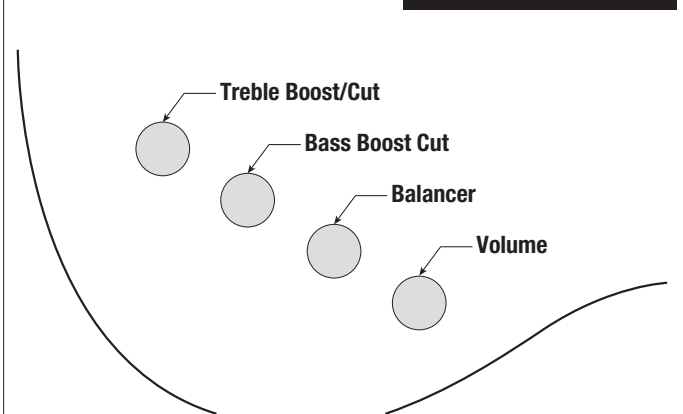

2BAND EQ

ICE = Ibanez Custom Electronics

GWB with EQB-GW II

SDB with ICE

SRX

Discontinued Model

TMB100 with ICE

TMB300 with ICE

TMB with ICE w/EQ bypass sw.