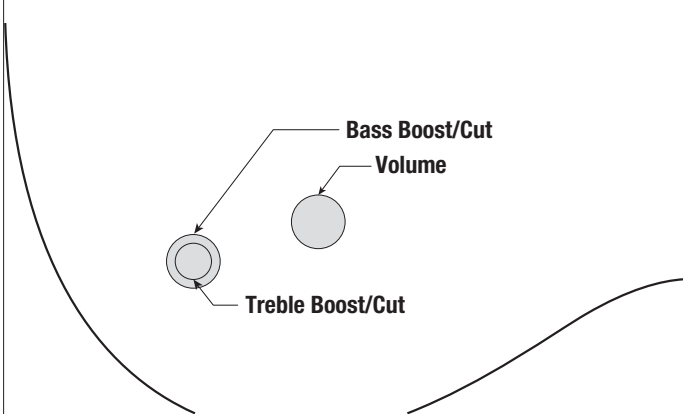

2BAND EQ

ICE = Ibanez Custom Electronics

GWB with EQB-GW II

SDB with ICE

SRX

Discontinued Model

TMB100 with ICE

TMB300 with ICE

TMB with ICE w/EQ bypass sw.