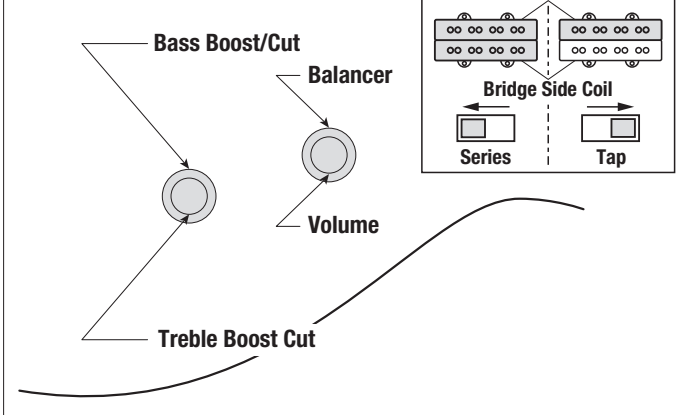

2BAND EQ

ICE = Ibanez Custom Electronics

GWB with EQB-GW II

SDB with ICE

SRX

Discontinued Model

TMB100 with ICE

TMB300 with ICE

TMB with ICE w/EQ bypass sw.