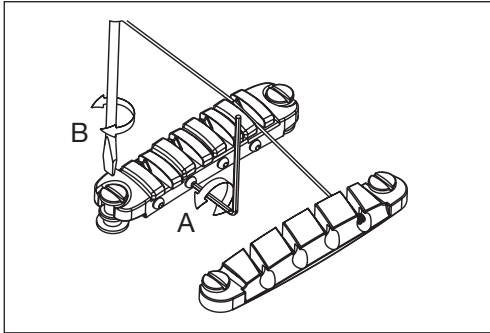

# AGB (GIBRALTAR/QUICK CHANGE)

A: Intonation adjustment screw  
(2.0mm hex key wrench)

B: Saddle height adjustment screw