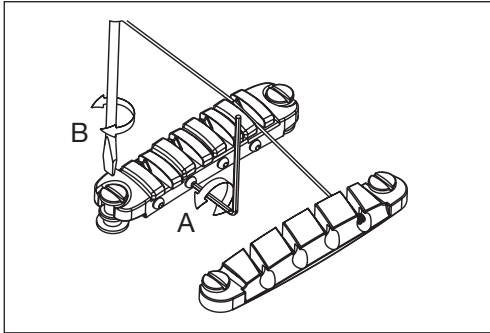

# ASB (GIBRALTAR/QUICK CHANGE)

A: Intonation adjustment screw  
(2.0mm hex key wrench)

B: Saddle height adjustment screw