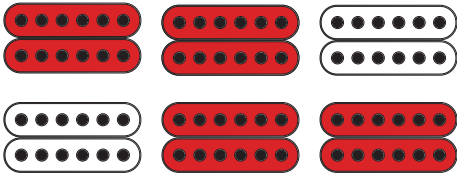

# Signature Series

EKM

---

neck

center

bridge

VOLUME