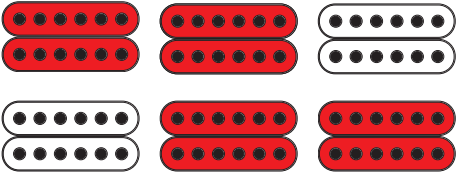

Signature Series

MTM1

neck

center

bridge

VOLUME

3 WAY P.U. SELECTOR