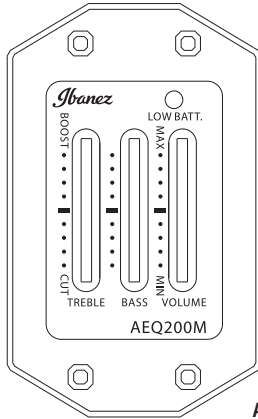

AEQ200M

AEQ200M

機能説明

VOLUME

Pre-Amp 全体の音量を調節します。

TREBLE

高音域をブースト/カットします。

BASS

低音域をブースト/カットします。

ご注意

プリアンプに使用する電池は定期的な交換が必要です。

- ・音質の劣化や音量の低下
- ・バッテリーチェッカーのLEDが点灯・点滅する。

などの場合は電池の交換が必要です。また、電池の無駄な消耗を防ぐために、ギターを使わない間はプラグをアウトプットジャックから抜いておいてください。

※使用済みの電池は、自治体の条例または取り決めなどに従って廃棄してください。

※仕様及び外観は改良の為に予告なく変更することがあります。