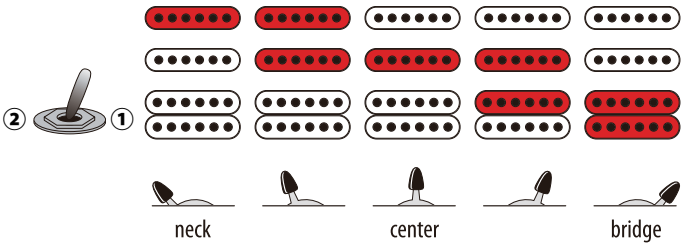

Signature Series

TQM1

Standard humbucker+ mode

2Hum/Tap mode

 Single coil pickups are series-connected.