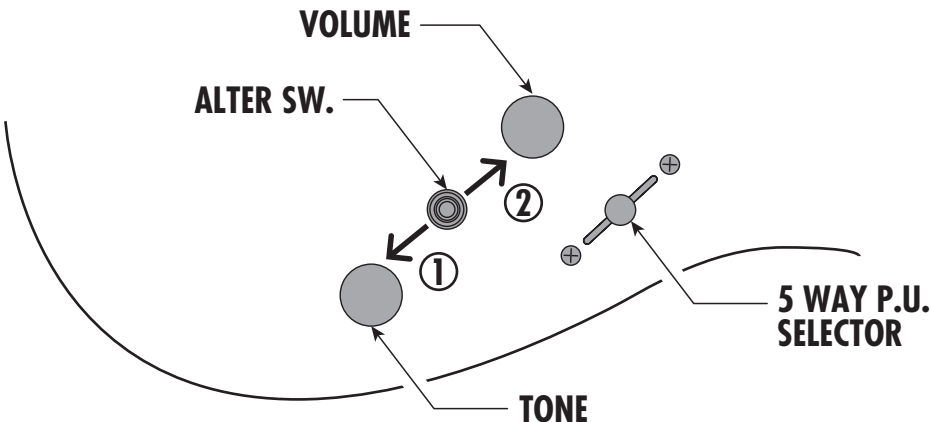

Signature Series

TQM1

Standard humbucker+ mode

2Hum/Tap mode

 Single coil pickups are series-connected.