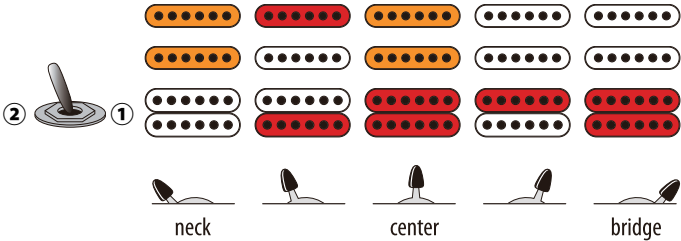

Signature Series

TQM1

Standard humbucker+ mode

2Hum/Tap mode

 Single coil pickups are series-connected.