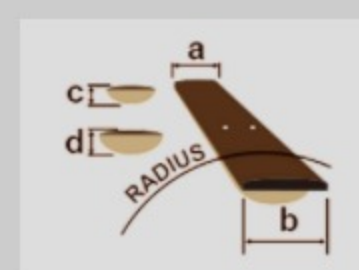

# AAD140

COLOR VARIATION :

OPN : Open Pore Natural

SHARE :  

### SPECS

body shape	Grand Dreadnought body
bracing	X-M Bracing
top	Solid Okoume top
back & sides	Okoume back & Okoume sides
neck	Low Oval Grip with Rounded Fretboard Edge / Thermo Aged™ Nyatoh neck
fretboard	Ovangkol fretboard
bridge	Ovangkol Scalloped bridge
inlay	White dot inlay
soundhole rosette	Wooden multi
tuning machine	Chrome Die-cast tuners(18:1 gear ratio)
nut material	Plastic
number of frets	20
saddle material	Plastic
bridge pins	Ibanez Advantage™
strings	D'Addario® XTAPB1253
string gauge	.012/.016/.024/.032/.042/.053
string space	11mm
factory tuning	1E,2B,3G,4D,5A,6E

### NECK DIMENSIONS

Scale :	651mm
a : Width	43mm at NUT
b : Width	55mm at 14F
c : Thickness	21mm at 1F
d : Thickness	22mm at 7F
Radius :	400mmR

DESCRIPTION +

### BODY DIMENSIONS

a : Length	20 3/8"
b : Width	16 1/4"
c : Max Depth	5"

DESCRIPTION +