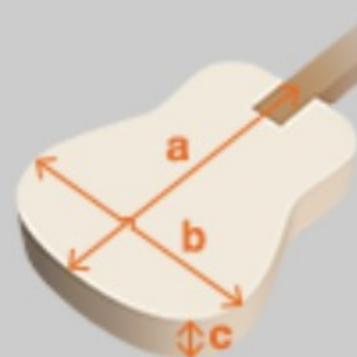

### SPECS

body shape	Grand Dreadnought body
bracing	X-M Bracing
top	Solid Okoume top
back & sides	Okoume back & Okoume sides
neck	Low Oval Grip with Rounded Fretboard Edge / Thermo Aged™ Nyatoh neck
fretboard	Ovangkol fretboard
bridge	Ovangkol Scalloped bridge
inlay	White dot inlay
soundhole rosette	Wooden multi
tuning machine	Chrome Die-cast tuners(18:1 gear ratio)
nut material	Plastic
number of frets	20
saddle material	Plastic
bridge pins	Ibanez Advantage™
strings	D'Addario® XTAPB1253
string gauge	.012/.016/.024/.032/.042/.053
string space	11mm
factory tuning	1E,2B,3G,4D,5A,6E

### NECK DIMENSIONS

Scale :	651mm
a : Width	43mm at NUT
b : Width	55mm at 14F
c : Thickness	21mm at 1F
d : Thickness	22mm at 7F
Radius :	400mmR

DESCRIPTION +

### BODY DIMENSIONS

a : Length	20 3/8"
b : Width	16 1/4"
c : Max Depth	5"

DESCRIPTION +