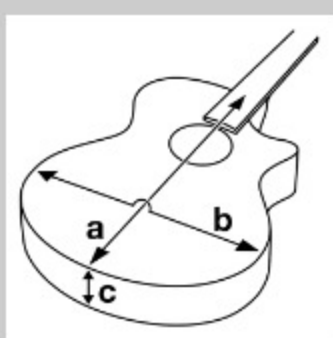

AAD50

COLOR VARIATION :

LG : Natural Low Gloss

SHARE :

SPEC

SPECS

body shape	Grand Dreadnought body
bracing	X-M Bracing
top	Solid Sitka Spruce top
back & sides	Sapele back & Sapele sides
neck	AAD / Okoume neck
fretboard	Purpleheart fretboard
bridge	Purpleheart bridge
inlay	White dot inlay
soundhole rosette	Black & White multi rosette
tuning machine	Chrome Die-cast tuners (18:1 gear ratio)
number of frets	20
bridge pins	Ibanez Advantage™
strings	D'Addario® EXP16
string gauge	.012/.016/.024/.032/.042/.053
string space	11mm
factory tuning	1E,2B,3G,4D,5A,6E
output jack	-

NECK DIMENSIONS

Scale :	650mm
a : Width	43mm at NUT
b : Width	55mm at 14F
c : Thickness	21mm at 1F
d : Thickness	22mm at 7F
Radius :	400mmR

DESCRIPTION +

BODY DIMENSIONS

a : Length	20 3/8"
b : Width	16 1/4"
c : Max Depth	5"