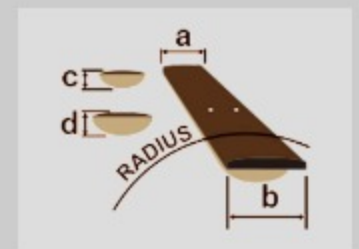

AAD50

COLOR VARIATION :

LG : Natural Low Gloss

SHARE :

SPEC

SPECS

body shape	Grand Dreadnought body
bracing	X-M Bracing
top	Solid Sitka Spruce top
back & sides	Sapele back & Sapele sides
neck	AAD / Okoume neck
fretboard	Purpleheart fretboard
bridge	Purpleheart bridge
inlay	White dot inlay
soundhole rosette	Black & White multi rosette
tuning machine	Chrome Die-cast tuners (18:1 gear ratio)
number of frets	20
bridge pins	Ibanez Advantage™
strings	D'Addario® EXP16
string gauge	.012/.016/.024/.032/.042/.053
string space	11mm
factory tuning	1E,2B,3G,4D,5A,6E
output jack	-

NECK DIMENSIONS

Scale :	650mm
a : Width	43mm at NUT
b : Width	55mm at 14F
c : Thickness	21mm at 1F
d : Thickness	22mm at 7F
Radius :	400mmR

DESCRIPTION +

BODY DIMENSIONS

a : Length	20 3/8"
b : Width	16 1/4"
c : Max Depth	5"