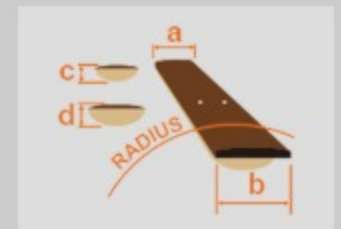

### SPEC

body shape	Grand Concert body
bracing	X Bracing
top	Solid Sitka Spruce top
back & sides	Mahogany back & Mahogany sides
neck	Mahogany
fretboard	Ovangkol
bridge	Ovangkol
tuning machine	Chrome Open Gear tuners w/Ivory knobs
nut material	Bone
number of frets	20
saddle material	Compensated Bone saddle
bridge pins	Ibanez Advantage™ bridge pins
strings	D'Addario® EXP™ strings
finish top	Open Pore
finish back and sides	Open Pore
finish neck back	Open Pore

### NECK DIMENSIONS

Scale :	634mm
a : Width	45mm at NUT
b : Width	56mm at 14F
c : Thickness	21mm at 1F
d : Thickness	22mm at 7F
Radius :	400mmR

### BODY DIMENSIONS

a : Length	19 1/2"
b : Width	15 1/4"
c : Max Depth	4 1/4"