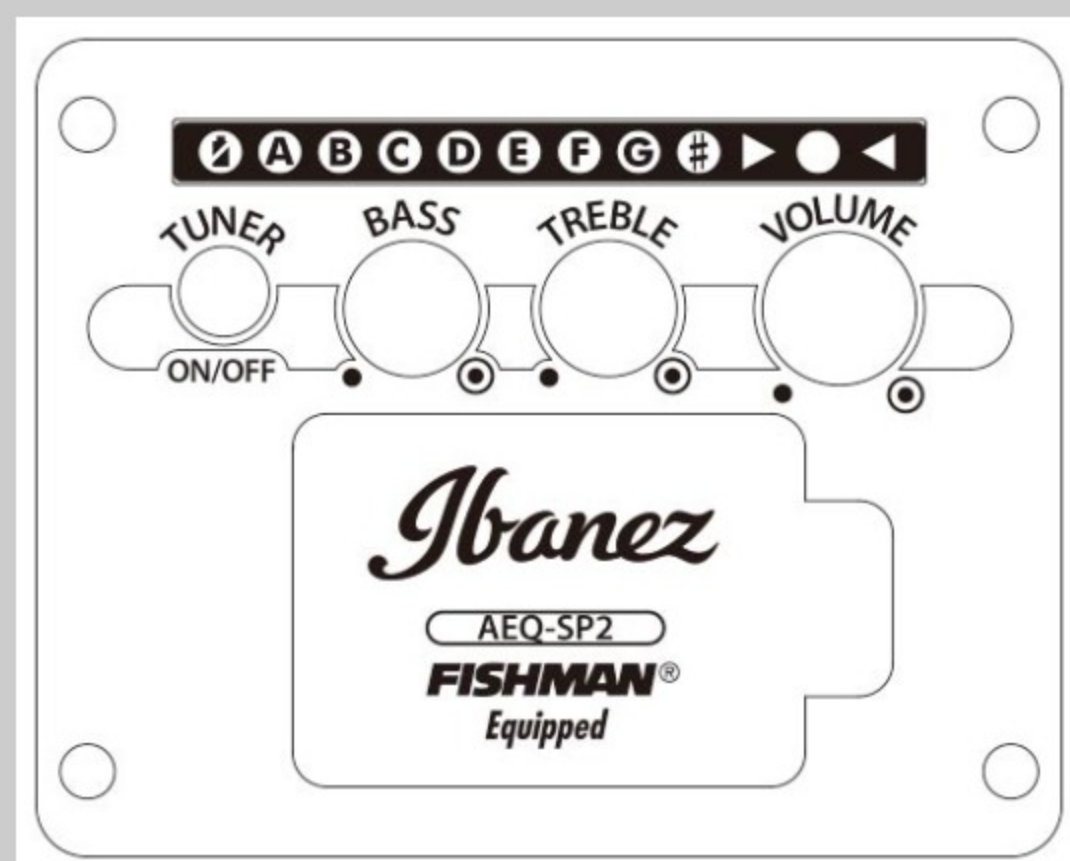

PREAMP

OTHERS

Dovetail Neck Joint