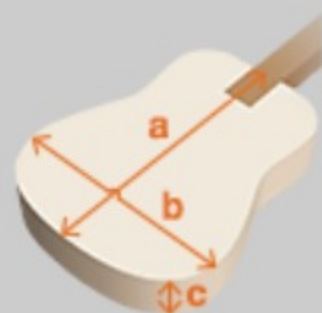

AC320CE

ABL : Antique Blonde Open Pore

COLOR VARIATION :

SHARE : [f](#) [t](#)

SPEC

SPEC

body shape	Cutaway Grand Concert body
bracing	X Bracing
top	Solid Sitka Spruce top
back & sides	Mahogany back & Mahogany sides
neck	Mahogany
fretboard	Ovangkol
bridge	Ovangkol
tuning machine	Chrome Open Gear tuners w/Ivory knobs
nut material	Bone
number of frets	20
saddle material	Compensated Bone saddle
bridge pins	Ibanez Advantage™ bridge pins
strings	D'Addario® EXP™ strings
pickup	Fishman® Sonicore pickup
preamp	Ibanez AEQ-SP2 preamp w/Onboard tuner
output jack	Balanced XLR & 1/4" outputs
battery	9V Battery
finish top	Open Pore
finish back and sides	Open Pore
finish neck back	Open Pore

NECK DIMENSIONS

Scale :	634mm
a : Width	45mm at NUT
b : Width	56mm at 14F
c : Thickness	21mm at 1F
d : Thickness	22mm at 7F
Radius :	400mmR

BODY DIMENSIONS

a : Length	19 1/2"
b : Width	15 1/4"
c : Max Depth	4 1/4"