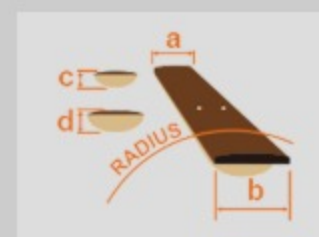

AC320CE

ABL : Antique Blonde Open Pore

COLOR VARIATION :

SHARE : [f](#) [t](#)

SPEC

SPEC

body shape	Cutaway Grand Concert body
bracing	X Bracing
top	Solid Sitka Spruce top
back & sides	Mahogany back & Mahogany sides
neck	Mahogany
fretboard	Ovangkol
bridge	Ovangkol
tuning machine	Chrome Open Gear tuners w/Ivory knobs
nut material	Bone
number of frets	20
saddle material	Compensated Bone saddle
bridge pins	Ibanez Advantage™ bridge pins
strings	D'Addario® EXP™ strings
pickup	Fishman® Sonicore pickup
preamp	Ibanez AEQ-SP2 preamp w/Onboard tuner
output jack	Balanced XLR & 1/4" outputs
battery	9V Battery
finish top	Open Pore
finish back and sides	Open Pore
finish neck back	Open Pore

NECK DIMENSIONS

Scale :	634mm
a : Width	45mm at NUT
b : Width	56mm at 14F
c : Thickness	21mm at 1F
d : Thickness	22mm at 7F
Radius :	400mmR

BODY DIMENSIONS

a : Length	19 1/2"
b : Width	15 1/4"
c : Max Depth	4 1/4"