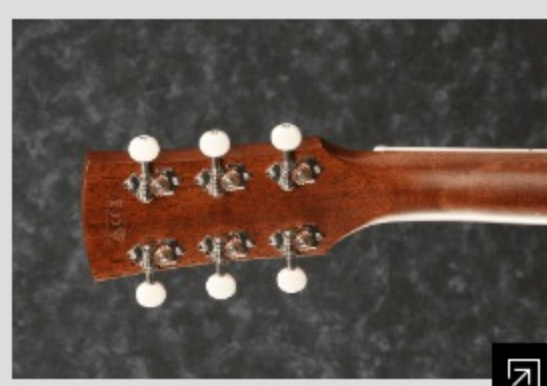

AC320CE

ABL : Antique Blonde Open Pore

COLOR VARIATION :

SHARE : [f](#) [t](#)

SPEC

SPEC

body shape	Cutaway Grand Concert body
bracing	X Bracing
top	Solid Sitka Spruce top
back & sides	Mahogany back & Mahogany sides
neck	Mahogany
fretboard	Ovangkol
bridge	Ovangkol
tuning machine	Chrome Open Gear tuners w/Ivory knobs
nut material	Bone
number of frets	20
saddle material	Compensated Bone saddle
bridge pins	Ibanez Advantage™ bridge pins
strings	D'Addario® EXP™ strings
pickup	Fishman® Sonicore pickup
preamp	Ibanez AEQ-SP2 preamp w/Onboard tuner
output jack	Balanced XLR & 1/4" outputs
battery	9V Battery
finish top	Open Pore
finish back and sides	Open Pore
finish neck back	Open Pore

NECK DIMENSIONS

Scale :	634mm
a : Width	45mm at NUT
b : Width	56mm at 14F
c : Thickness	21mm at 1F
d : Thickness	22mm at 7F
Radius :	400mmR

BODY DIMENSIONS

a : Length	19 1/2"
b : Width	15 1/4"
c : Max Depth	4 1/4"

PREAMP

OTHERS

Dovetail Neck Joint