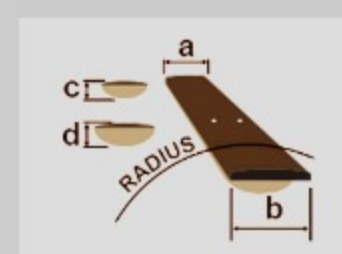

AC340

COLOR VARIATION :

OPN : Open Pore Natural

SHARE :  

SPEC

SPECS

body shape	Grand Concert body
top	Solid Okoume top
back & sides	Okoume back & Okoume sides
neck	AC / Nyatoh neck
fretboard	Ovangkol fretboard
bridge	Thermo Aged™ Ovangkol bridge
inlay	White dot inlay
soundhole rosette	Black & White multi
tuning machine	Chrome Die-cast tuners (18:1 gear ratio)
nut material	Bone
number of frets	20
saddle material	Compensated Bone
bridge pins	Ibanez Advantage™
strings	D'Addario® XTAPB1253
string gauge	.012/.016/.024/.032/.042/.053
string space	11mm
factory tuning	1E,2B,3G,4D,5A,6E

NECK DIMENSIONS

Scale :	634mm/25"
a : Width	45mm at NUT
b : Width	56mm at 14F
c : Thickness	21mm at 1F
d : Thickness	22mm at 7F
Radius :	400mmR

DESCRIPTION +

BODY DIMENSIONS

a : Length	19 3/8"
b : Width	15 1/4"
c : Max Depth	4 1/4"