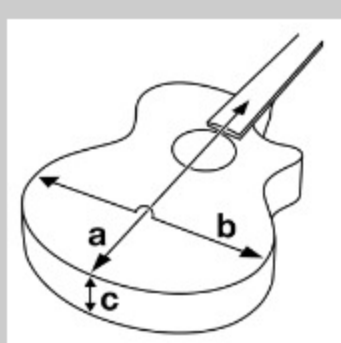

AC340

COLOR VARIATION :

OPN : Open Pore Natural

SHARE :  

SPEC

SPECS

body shape	Grand Concert body
top	Solid Okoume top
back & sides	Okoume back & Okoume sides
neck	AC / Nyatoh neck
fretboard	Ovangkol fretboard
bridge	Thermo Aged™ Ovangkol bridge
inlay	White dot inlay
soundhole rosette	Black & White multi
tuning machine	Chrome Die-cast tuners (18:1 gear ratio)
nut material	Bone
number of frets	20
saddle material	Compensated Bone
bridge pins	Ibanez Advantage™
strings	D'Addario® XTAPB1253
string gauge	.012/.016/.024/.032/.042/.053
string space	11mm
factory tuning	1E,2B,3G,4D,5A,6E

NECK DIMENSIONS

Scale :	634mm/25"
a : Width	45mm at NUT
b : Width	56mm at 14F
c : Thickness	21mm at 1F
d : Thickness	22mm at 7F
Radius :	400mmR

DESCRIPTION +

BODY DIMENSIONS

a : Length	19 3/8"
b : Width	15 1/4"
c : Max Depth	4 1/4"