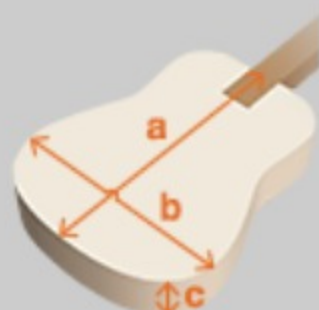

## SPEC

### SPEC

body shape	Grand Concert body
top	Solid Okoume top
back & sides	Okoume back & Okoume sides
neck	AC / Nyatoh neck
fretboard	Ovangkol fretboard
bridge	Thermo Aged™ Ovangkol bridge
inlay	White dot
soundhole rosette	Black & White multi
tuning machine	Chrome Die-cast Tuner
nut material	Bone
number of frets	20
saddle material	Compensated Bone
bridge pins	Ibanez Advantage™
strings	D'Addario® EXP16
string gauge	.012/.016/.024/.032/.042/.053
string space	11mm
factory tuning	1E,2B,3G,4D,5A,6E

### NECK DIMENSIONS

Scale :	634mm
a : Width	45mm at NUT
b : Width	56mm at 14F
c : Thickness	21mm at 1F
d : Thickness	22mm at 7F
Radius :	400mmR

### BODY DIMENSIONS

a : Length	19 1/4"
b : Width	15 1/4"
c : Max Depth	4 1/4"