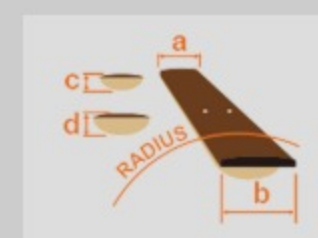

### SPEC

body shape	Grand Concert body
top	Solid Okoume top
back & sides	Okoume back & Okoume sides
neck	AC / Nyatoh neck
fretboard	Ovangkol fretboard
bridge	Thermo Aged™ Ovangkol bridge
inlay	White dot
soundhole rosette	Black & White multi
tuning machine	Chrome Die-cast Tuner
nut material	Bone
number of frets	20
saddle material	Compensated Bone
bridge pins	Ibanez Advantage™
strings	D'Addario® EXP16
string gauge	.012/.016/.024/.032/.042/.053
string space	11mm
factory tuning	1E,2B,3G,4D,5A,6E

### NECK DIMENSIONS

Scale :	634mm
a : Width	45mm at NUT
b : Width	56mm at 14F
c : Thickness	21mm at 1F
d : Thickness	22mm at 7F
Radius :	400mmR

### BODY DIMENSIONS

a : Length	19 1/4"
b : Width	15 1/4"
c : Max Depth	4 1/4"