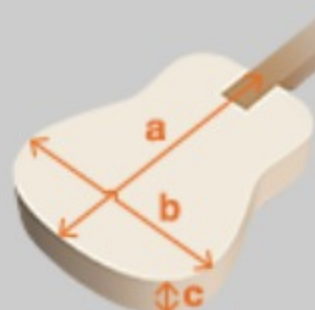

AC340

OPN : Open Pore Natural

COLOR VARIATION :

SHARE :  

SPEC

SPEC

body shape	Grand Concert body
top	Solid Okoume top
back & sides	Okoume back & Okoume sides
neck	AC / Nyatoh neck
fretboard	Ovangkol fretboard
bridge	Thermo Aged™ Ovangkol
inlay	White dot inlay
soundhole rosette	Black & White multi
tuning machine	Chrome Die-cast tuners
nut material	Bone
number of frets	20
saddle material	Compensated Bone
bridge pins	Ibanez Advantage™
strings	D'Addario® XTAPB1253
string gauge	.012/.016/.024/.032/.042/.053
string space	11mm
factory tuning	1E,2B,3G,4D,5A,6E

NECK DIMENSIONS

Scale :	634mm
a : Width	45mm at NUT
b : Width	56mm at 14F
c : Thickness	21mm at 1F
d : Thickness	22mm at 7F
Radius :	400mmR

BODY DIMENSIONS

a : Length	19 1/4"
b : Width	15 1/4"
c : Max Depth	4 1/4"