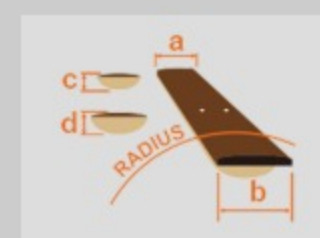

AC340

OPN : Open Pore Natural

COLOR VARIATION :

SHARE :  

SPEC

SPEC

body shape	Grand Concert body
top	Solid Okoume top
back & sides	Okoume back & Okoume sides
neck	AC / Nyatoh neck
fretboard	Ovangkol fretboard
bridge	Thermo Aged™ Ovangkol
inlay	White dot inlay
soundhole rosette	Black & White multi
tuning machine	Chrome Die-cast tuners
nut material	Bone
number of frets	20
saddle material	Compensated Bone
bridge pins	Ibanez Advantage™
strings	D'Addario® XTAPB1253
string gauge	.012/.016/.024/.032/.042/.053
string space	11mm
factory tuning	1E,2B,3G,4D,5A,6E

NECK DIMENSIONS

Scale :	634mm
a : Width	45mm at NUT
b : Width	56mm at 14F
c : Thickness	21mm at 1F
d : Thickness	22mm at 7F
Radius :	400mmR

BODY DIMENSIONS

a : Length	19 1/4"
b : Width	15 1/4"
c : Max Depth	4 1/4"