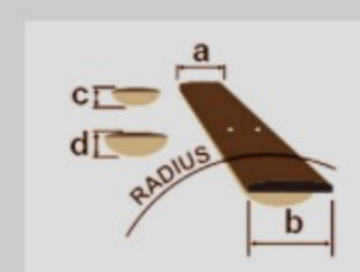

AC340

COLOR VARIATION : 

OPN : Open Pore Natural

SHARE :  

SPEC

SPECS

body shape	Grand Concert body
top	Solid Okoume top
back & sides	Okoume back & Okoume sides
neck	AC / Nyatoh neck
fretboard	Ovangkol fretboard
bridge	Thermo Aged™ Ovangkol bridge
inlay	White dot inlay
soundhole rosette	Black & White multi
tuning machine	Chrome Die-cast tuners(18:1 gear ratio)
nut material	Bone
number of frets	20
saddle material	Compensated Bone
bridge pins	Ibanez Advantage™
strings	D'Addario® XTAPB1253
string gauge	.012/.016/.024/.032/.042/.053
string space	11mm
factory tuning	1E,2B,3G,4D,5A,6E

NECK DIMENSIONS

Scale :	634mm
a : Width	45mm at NUT
b : Width	56mm at 14F
c : Thickness	21mm at 1F
d : Thickness	22mm at 7F
Radius :	400mmR

DESCRIPTION +

BODY DIMENSIONS

a : Length	19 3/8"
b : Width	15 1/4"
c : Max Depth	4 1/4"