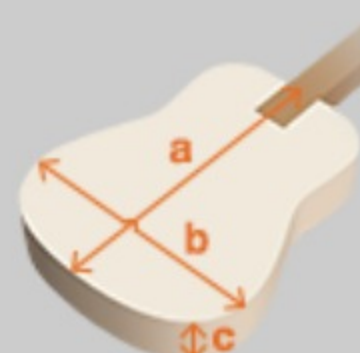

AC340

COLOR VARIATION : 

OPN : Open Pore Natural

SHARE :  

SPEC

SPECS

body shape	Grand Concert body
top	Solid Okoume top
back & sides	Okoume back & Okoume sides
neck	AC / Nyatoh neck
fretboard	Ovangkol fretboard
bridge	Thermo Aged™ Ovangkol bridge
inlay	White dot inlay
soundhole rosette	Black & White multi
tuning machine	Chrome Die-cast tuners(18:1 gear ratio)
nut material	Bone
number of frets	20
saddle material	Compensated Bone
bridge pins	Ibanez Advantage™
strings	D'Addario® XTAPB1253
string gauge	.012/.016/.024/.032/.042/.053
string space	11mm
factory tuning	1E,2B,3G,4D,5A,6E

NECK DIMENSIONS

Scale :	634mm
a : Width	45mm at NUT
b : Width	56mm at 14F
c : Thickness	21mm at 1F
d : Thickness	22mm at 7F
Radius :	400mmR

DESCRIPTION +

BODY DIMENSIONS

a : Length	19 3/8"
b : Width	15 1/4"
c : Max Depth	4 1/4"