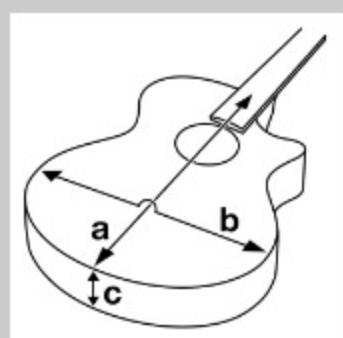

AC340CE

COLOR VARIATION :

OPN : Open Pore Natural

SHARE :  

SPEC

SPECS

body shape	Cutaway Grand Concert body
top	Solid Okoume top
back & sides	Okoume back & Okoume sides
neck	AC / Nyatoh neck
fretboard	Ovangkol fretboard
bridge	Thermo Aged™ Ovangkol bridge
inlay	White dot inlay
soundhole rosette	Black & White multi
tuning machine	Chrome Die-cast tuners (18:1 gear ratio)
nut material	Bone
number of frets	20
saddle material	Compensated Bone
bridge pins	Ibanez Advantage™
strings	D'Addario® XTAPB1253
string gauge	.012/.016/.024/.032/.042/.053
string space	11mm
factory tuning	1E,2B,3G,4D,5A,6E
pickup	Fishman® Sonicore
preamp	Ibanez AEQ-SP2 preamp w/Onboard tuner
output jack	Balanced XLR & 1/4" outputs
battery	9V x1

NECK DIMENSIONS

Scale :	634mm/25"
a : Width	45mm at NUT
b : Width	56mm at 14F
c : Thickness	21mm at 1F
d : Thickness	22mm at 7F
Radius :	400mmR

DESCRIPTION +

BODY DIMENSIONS

a : Length	19 3/8"
b : Width	15 1/4"
c : Max Depth	4 1/4"