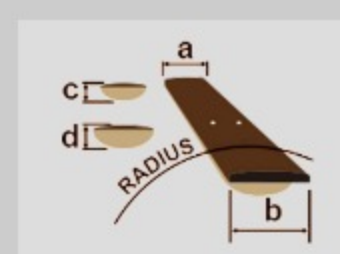

AC340CE

COLOR VARIATION :

OPN : Open Pore Natural

SHARE :  

SPEC

SPECS

body shape	Cutaway Grand Concert body
top	Solid Okoume top
back & sides	Okoume back & Okoume sides
neck	AC / Nyatoh neck
fretboard	Ovangkol fretboard
bridge	Thermo Aged™ Ovangkol bridge
inlay	White dot inlay
soundhole rosette	Black & White multi
tuning machine	Chrome Die-cast tuners (18:1 gear ratio)
nut material	Bone
number of frets	20
saddle material	Compensated Bone
bridge pins	Ibanez Advantage™
strings	D'Addario® XTAPB1253
string gauge	.012/.016/.024/.032/.042/.053
string space	11mm
factory tuning	1E,2B,3G,4D,5A,6E
pickup	Fishman® Sonicore
preamp	Ibanez AEQ-SP2 preamp w/Onboard tuner
output jack	Balanced XLR & 1/4" outputs
battery	9V x1

NECK DIMENSIONS

Scale :	634mm/25"
a : Width	45mm at NUT
b : Width	56mm at 14F
c : Thickness	21mm at 1F
d : Thickness	22mm at 7F
Radius :	400mmR

DESCRIPTION +

BODY DIMENSIONS

a : Length	19 3/8"
b : Width	15 1/4"
c : Max Depth	4 1/4"