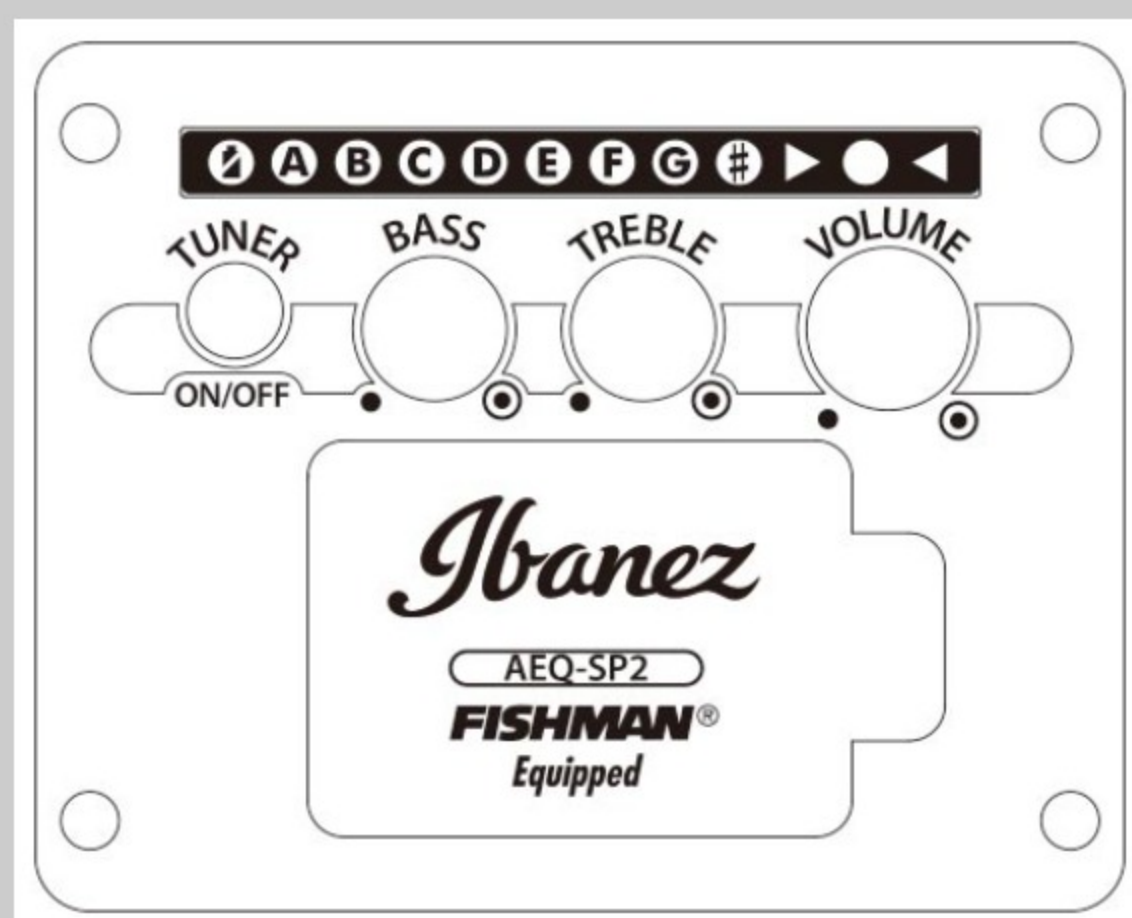

AC340CE

COLOR VARIATION :

OPN : Open Pore Natural

SHARE :  

SPEC

SPECS

body shape	Cutaway Grand Concert body
top	Solid Okoume top
back & sides	Okoume back & Okoume sides
neck	AC / Nyatoh neck
fretboard	Ovangkol fretboard
bridge	Thermo Aged™ Ovangkol bridge
inlay	White dot inlay
soundhole rosette	Black & White multi
tuning machine	Chrome Die-cast tuners (18:1 gear ratio)
nut material	Bone
number of frets	20
saddle material	Compensated Bone
bridge pins	Ibanez Advantage™
strings	D'Addario® XTAPB1253
string gauge	.012/.016/.024/.032/.042/.053
string space	11mm
factory tuning	1E,2B,3G,4D,5A,6E
pickup	Fishman® Sonicore
preamp	Ibanez AEQ-SP2 preamp w/Onboard tuner
output jack	Balanced XLR & 1/4" outputs
battery	9V x1

NECK DIMENSIONS

Scale :	634mm/25"
a : Width	45mm at NUT
b : Width	56mm at 14F
c : Thickness	21mm at 1F
d : Thickness	22mm at 7F
Radius :	400mmR

DESCRIPTION +

BODY DIMENSIONS

a : Length	19 3/8"
b : Width	15 1/4"
c : Max Depth	4 1/4"

DESCRIPTION +

PREAMP

DESCRIPTION +

OTHER FEATURES

- Recommended Bag ICB540-BK
- Thermo Aged™ Maple bridge plate