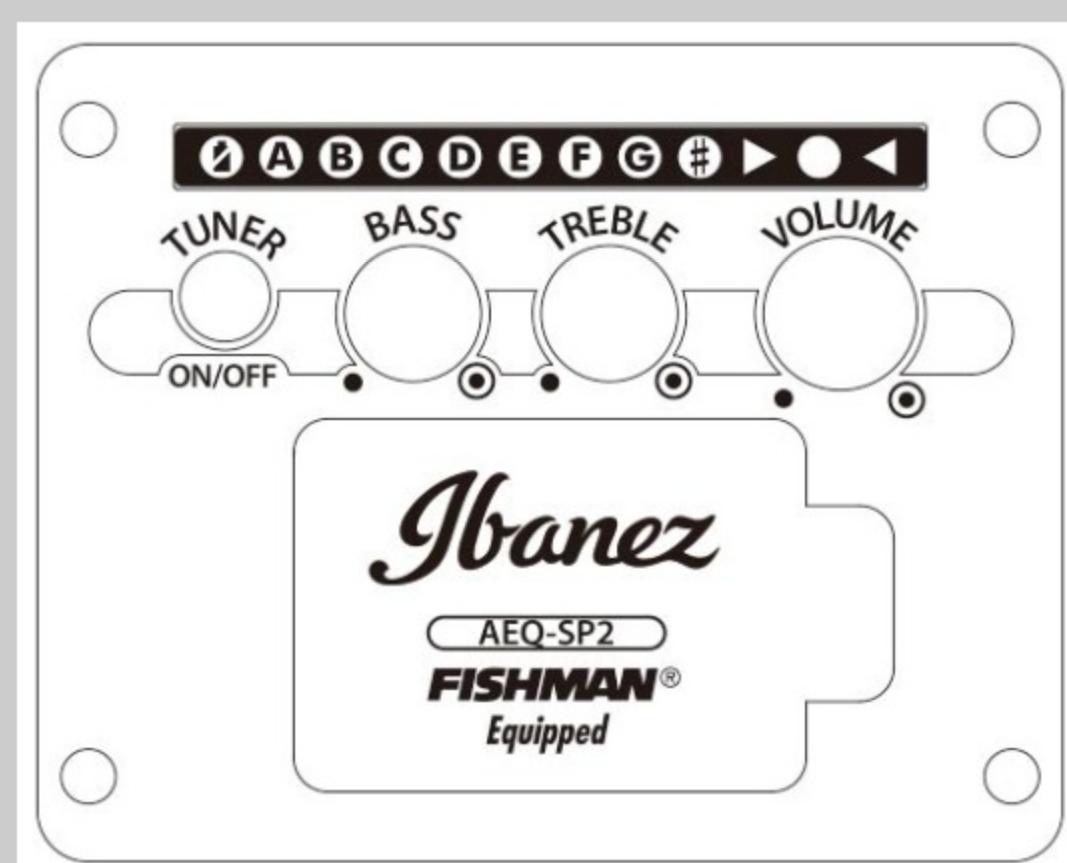

PREAMP

OTHERS

Recommended Case	AC100C