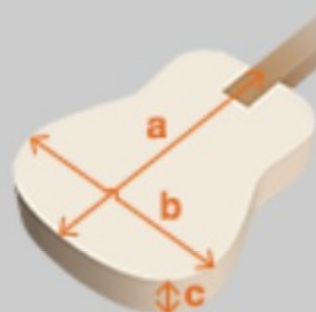

## SPEC

### SPEC

body shape	Cutaway Grand Concert body
top	Solid Okoume top
back & sides	Okoume back & Okoume sides
neck	AC / Nyatoh neck
fretboard	Ovangkol fretboard
bridge	Thermo Aged™ Ovangkol bridge
inlay	White dot
soundhole rosette	Black & Ivory multi
tuning machine	Chrome Die-cast tuners
nut material	Bone
number of frets	20
saddle material	Compensated Bone
bridge pins	Ibanez Advantage™
strings	D'Addario® EXP16
string gauge	.012/.016/.024/.032/.042/.053
string space	11mm
factory tuning	1E,2B,3G,4D,5A,6E
pickup	Fishman® Sonicore
preamp	Ibanez AEQ-SP2 preamp w/Onboard tuner
output jack	Balanced XLR & 1/4" outputs

### NECK DIMENSIONS

Scale :	634mm
a : Width	45mm at NUT
b : Width	56mm at 14F
c : Thickness	21mm at 1F
d : Thickness	22mm at 7F
Radius :	400mmR

### BODY DIMENSIONS

a : Length	19 1/4"
b : Width	15 1/4"
c : Max Depth	4 1/4"