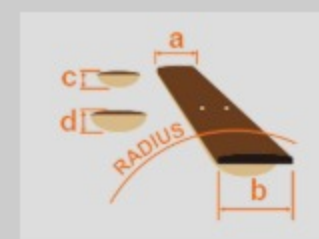

### SPEC

body shape	Cutaway Grand Concert body
top	Solid Okoume top
back & sides	Okoume back & Okoume sides
neck	AC / Nyatoh neck
fretboard	Ovangkol fretboard
bridge	Thermo Aged™ Ovangkol bridge
inlay	White dot
soundhole rosette	Black & Ivory multi
tuning machine	Chrome Die-cast tuners
nut material	Bone
number of frets	20
saddle material	Compensated Bone
bridge pins	Ibanez Advantage™
strings	D'Addario® EXP16
string gauge	.012/.016/.024/.032/.042/.053
string space	11mm
factory tuning	1E,2B,3G,4D,5A,6E
pickup	Fishman® Sonicore
preamp	Ibanez AEQ-SP2 preamp w/Onboard tuner
output jack	Balanced XLR & 1/4" outputs

### NECK DIMENSIONS

Scale :	634mm
a : Width	45mm at NUT
b : Width	56mm at 14F
c : Thickness	21mm at 1F
d : Thickness	22mm at 7F
Radius :	400mmR

### BODY DIMENSIONS

a : Length	19 1/4"
b : Width	15 1/4"
c : Max Depth	4 1/4"