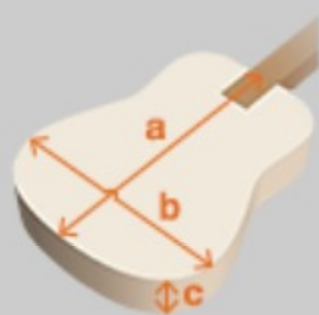

AC340CE

OPN : Open Pore Natural

COLOR VARIATION :

SHARE :  

SPEC

SPEC

body shape	Cutaway Grand Concert body
top	Solid Okoume top
back & sides	Okoume back & Okoume sides
neck	AC / Nyatoh neck
fretboard	Ovangkol fretboard
bridge	Thermo Aged™ Ovangkol
inlay	White dot inlay
soundhole rosette	Black & Ivory multi
tuning machine	Chrome Die-cast tuners
nut material	Bone
number of frets	20
saddle material	Compensated Bone
bridge pins	Ibanez Advantage™
strings	D'Addario® XTAPB1253
string gauge	.012/.016/.024/.032/.042/.053
string space	11mm
factory tuning	1E,2B,3G,4D,5A,6E
pickup	Fishman® Sonicore
preamp	Ibanez AEQ-SP2 preamp w/Onboard tuner
output jack	Balanced XLR & 1/4" outputs

NECK DIMENSIONS

Scale :	634mm
a : Width	45mm at NUT
b : Width	56mm at 14F
c : Thickness	21mm at 1F
d : Thickness	22mm at 7F
Radius :	400mmR

BODY DIMENSIONS

a : Length	19 1/4"
b : Width	15 1/4"
c : Max Depth	4 1/4"