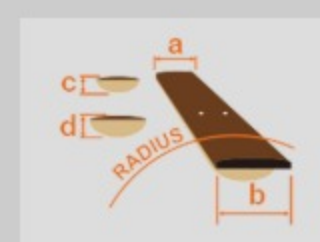

AC340CE

OPN : Open Pore Natural

COLOR VARIATION :

SHARE :  

SPEC

SPEC

body shape	Cutaway Grand Concert body
top	Solid Okoume top
back & sides	Okoume back & Okoume sides
neck	AC / Nyatoh neck
fretboard	Ovangkol fretboard
bridge	Thermo Aged™ Ovangkol
inlay	White dot inlay
soundhole rosette	Black & Ivory multi
tuning machine	Chrome Die-cast tuners
nut material	Bone
number of frets	20
saddle material	Compensated Bone
bridge pins	Ibanez Advantage™
strings	D'Addario® XTAPB1253
string gauge	.012/.016/.024/.032/.042/.053
string space	11mm
factory tuning	1E,2B,3G,4D,5A,6E
pickup	Fishman® Sonicore
preamp	Ibanez AEQ-SP2 preamp w/Onboard tuner
output jack	Balanced XLR & 1/4" outputs

NECK DIMENSIONS

Scale :	634mm
a : Width	45mm at NUT
b : Width	56mm at 14F
c : Thickness	21mm at 1F
d : Thickness	22mm at 7F
Radius :	400mmR

BODY DIMENSIONS

a : Length	19 1/4"
b : Width	15 1/4"
c : Max Depth	4 1/4"