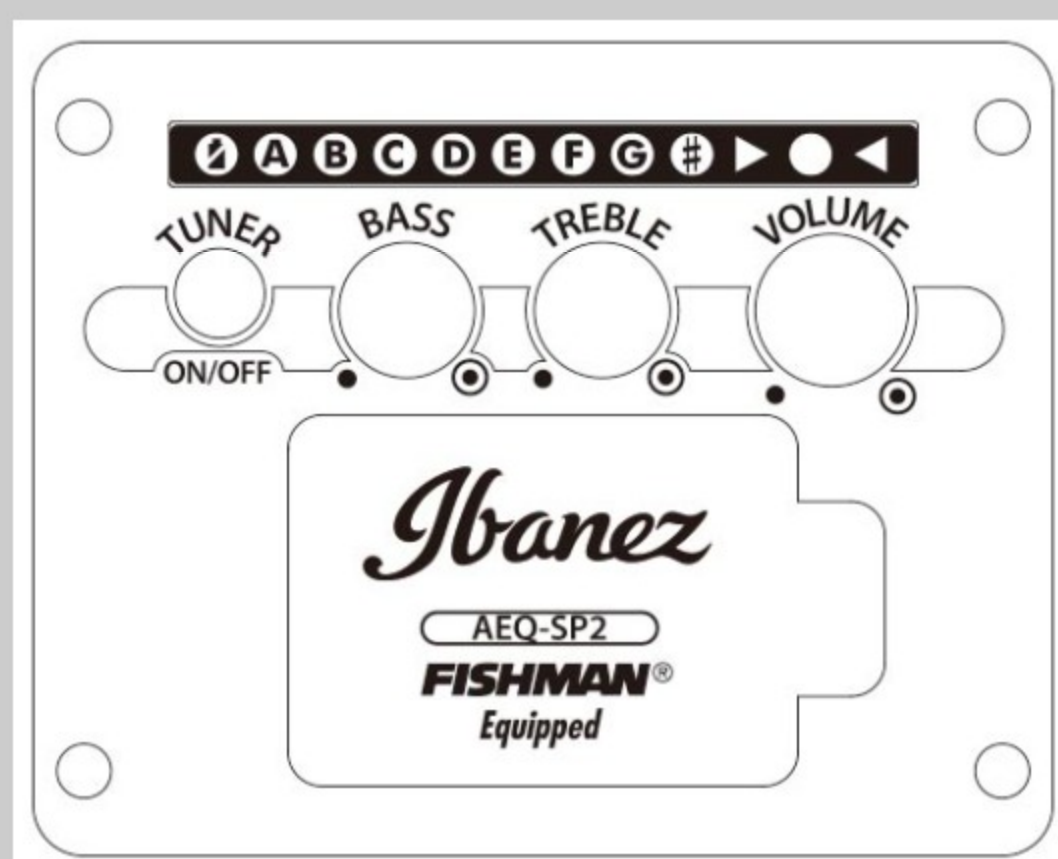

PREAMP

OTHERS

Recommended Case AC100C