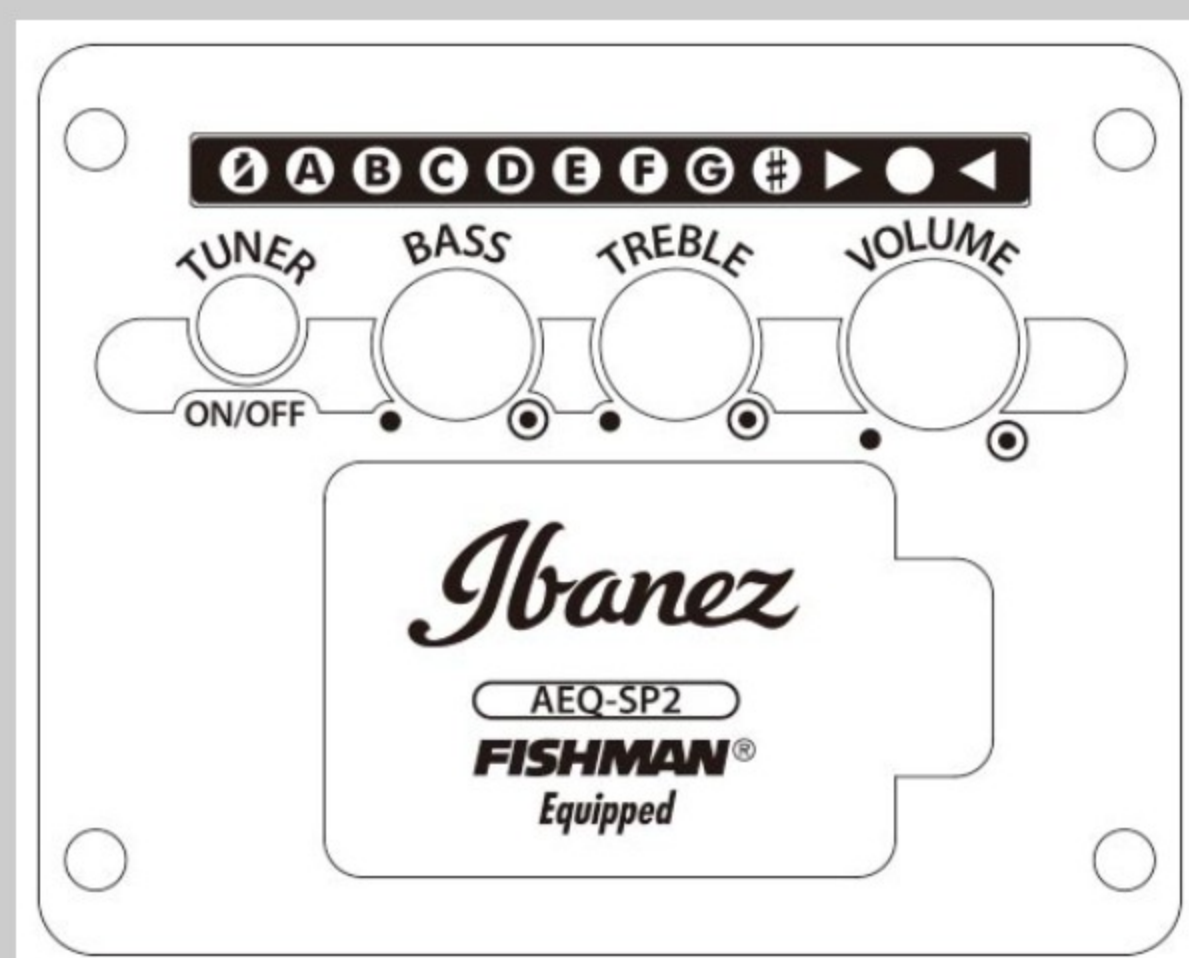

AC340CE

COLOR VARIATION :

OPN : Open Pore Natural

SHARE :

SPEC

SPECS

body shape	Cutaway Grand Concert body
top	Solid Okoume top
back & sides	Okoume back & Okoume sides
neck	AC / Nyatoh neck
fretboard	Ovangkol fretboard
bridge	Thermo Aged™ Ovangkol bridge
inlay	White dot inlay
soundhole rosette	Black & White multi
tuning machine	Chrome Die-cast tuners(18:1 gear ratio)
nut material	Bone
number of frets	20
saddle material	Compensated Bone
bridge pins	Ibanez Advantage™
strings	D'Addario® XTAPB1253
string gauge	.012/.016/.024/.032/.042/.053
string space	11mm
factory tuning	1E,2B,3G,4D,5A,6E
pickup	Fishman® Sonicore
preamp	Ibanez AEQ-SP2 preamp w/Onboard tuner
output jack	Balanced XLR & 1/4" outputs

NECK DIMENSIONS

Scale :	634mm
a : Width	45mm at NUT
b : Width	56mm at 14F
c : Thickness	21mm at 1F
d : Thickness	22mm at 7F
Radius :	400mmR

DESCRIPTION +

BODY DIMENSIONS

a : Length	19 3/8"
b : Width	15 1/4"
c : Max Depth	4 1/4"

DESCRIPTION +

PREAMP

DESCRIPTION +