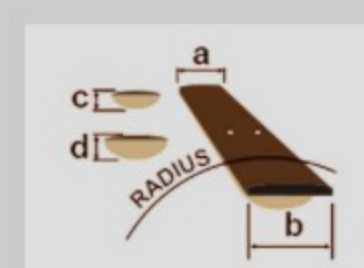

AC340CE

COLOR VARIATION : 

OPN : Open Pore Natural

SHARE :  

SPEC

SPECS

body shape	Cutaway Grand Concert body
top	Solid Okoume top
back & sides	Okoume back & Okoume sides
neck	AC / Nyatoh neck
fretboard	Ovangkol fretboard
bridge	Thermo Aged™ Ovangkol bridge
inlay	White dot inlay
soundhole rosette	Black & White multi
tuning machine	Chrome Die-cast tuners(18:1 gear ratio)
nut material	Bone
number of frets	20
saddle material	Compensated Bone
bridge pins	Ibanez Advantage™
strings	D'Addario® XTAPB1253
string gauge	.012/.016/.024/.032/.042/.053
string space	11mm
factory tuning	1E,2B,3G,4D,5A,6E
pickup	Fishman® Sonicore
preamp	Ibanez AEQ-SP2 preamp w/Onboard tuner
output jack	Balanced XLR & 1/4" outputs

NECK DIMENSIONS

Scale :	634mm
a : Width	45mm at NUT
b : Width	56mm at 14F
c : Thickness	21mm at 1F
d : Thickness	22mm at 7F
Radius :	400mmR

DESCRIPTION +

BODY DIMENSIONS

a : Length	19 3/8"
b : Width	15 1/4"
c : Max Depth	4 1/4"