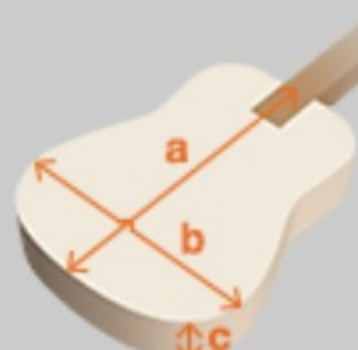

AC340CE

COLOR VARIATION : 

OPN : Open Pore Natural

SHARE :  

SPEC

SPECS

body shape	Cutaway Grand Concert body
top	Solid Okoume top
back & sides	Okoume back & Okoume sides
neck	AC / Nyatoh neck
fretboard	Ovangkol fretboard
bridge	Thermo Aged™ Ovangkol bridge
inlay	White dot inlay
soundhole rosette	Black & White multi
tuning machine	Chrome Die-cast tuners(18:1 gear ratio)
nut material	Bone
number of frets	20
saddle material	Compensated Bone
bridge pins	Ibanez Advantage™
strings	D'Addario® XTAPB1253
string gauge	.012/.016/.024/.032/.042/.053
string space	11mm
factory tuning	1E,2B,3G,4D,5A,6E
pickup	Fishman® Sonicore
preamp	Ibanez AEQ-SP2 preamp w/Onboard tuner
output jack	Balanced XLR & 1/4" outputs

NECK DIMENSIONS

Scale :	634mm
a : Width	45mm at NUT
b : Width	56mm at 14F
c : Thickness	21mm at 1F
d : Thickness	22mm at 7F
Radius :	400mmR

DESCRIPTION +

BODY DIMENSIONS

a : Length	19 3/8"
b : Width	15 1/4"
c : Max Depth	4 1/4"

DESCRIPTION +

PREAMP

DESCRIPTION +