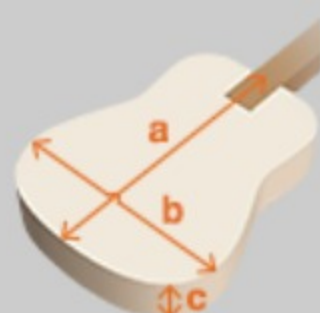

AC340L

OPN : Open Pore Natural

COLOR VARIATION :

SHARE :  

SPEC

SPEC

| | |
|-----------------------|--------------------------------|
| body shape | Grand Concert body |
| bracing | X Bracing |
| top | Solid Mahogany top |
| back & sides | Mahogany back & Mahogany sides |
| neck | Mahogany |
| fretboard | Ovangkol |
| bridge | Ovangkol |
| tuning machine | Chrome Die-cast tuners |
| nut material | Bone |
| number of frets | 20 |
| saddle material | Compensated Bone saddle |
| bridge pins | Ibanez Advantage™ bridge pins |
| strings | D'Addario® EXP™ strings |
| finish top | Open Pore |
| finish back and sides | Open Pore |
| finish neck back | Open Pore |

NECK DIMENSIONS

| | |
|---------------|-------------|
| Scale : | 634mm |
| a : Width | 45mm at NUT |
| b : Width | 56mm at 14F |
| c : Thickness | 21mm at 1F |
| d : Thickness | 22mm at 7F |
| Radius : | 400mmR |

BODY DIMENSIONS

| | |
|---------------|---------|
| a : Length | 19 1/2" |
| b : Width | 15 1/4" |
| c : Max Depth | 4 1/4" |

OTHERS

Dovetail Neck Joint