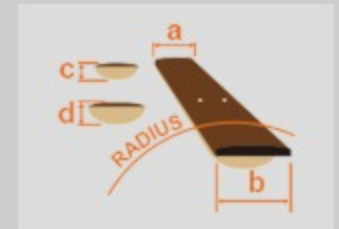

AC340L

OPN : Open Pore Natural

COLOR VARIATION :

SHARE :  

SPEC

SPEC

| | |
|-----------------------|--------------------------------|
| body shape | Grand Concert body |
| bracing | X Bracing |
| top | Solid Mahogany top |
| back & sides | Mahogany back & Mahogany sides |
| neck | Mahogany |
| fretboard | Ovangkol |
| bridge | Ovangkol |
| tuning machine | Chrome Die-cast tuners |
| nut material | Bone |
| number of frets | 20 |
| saddle material | Compensated Bone saddle |
| bridge pins | Ibanez Advantage™ bridge pins |
| strings | D'Addario® EXP™ strings |
| finish top | Open Pore |
| finish back and sides | Open Pore |
| finish neck back | Open Pore |

NECK DIMENSIONS

| | |
|---------------|-------------|
| Scale : | 634mm |
| a : Width | 45mm at NUT |
| b : Width | 56mm at 14F |
| c : Thickness | 21mm at 1F |
| d : Thickness | 22mm at 7F |
| Radius : | 400mmR |

BODY DIMENSIONS

| | |
|---------------|---------|
| a : Length | 19 1/2" |
| b : Width | 15 1/4" |
| c : Max Depth | 4 1/4" |

OTHERS

Dovetail Neck Joint