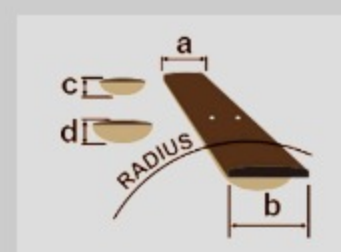

### SPECS

body shape	Grand Concert body
top	Solid Okoume top
back & sides	Okoume back & Okoume sides
neck	AC / Nyatoh neck
fretboard	Ovangkol fretboard
bridge	Thermo Aged™ Ovangkol bridge
inlay	White dot inlay
soundhole rosette	Black & White multi
tuning machine	Chrome Die-cast tuners (18:1 gear ratio)
nut material	Bone
number of frets	20
saddle material	Compensated Bone
bridge pins	Ibanez Advantage™
strings	D'Addario® XTAPB1253
string gauge	.012/.016/.024/.032/.042/.053
string space	11mm
factory tuning	1E,2B,3G,4D,5A,6E

### NECK DIMENSIONS

Scale :	634mm/25"
a : Width	45mm at NUT
b : Width	56mm at 14F
c : Thickness	21mm at 1F
d : Thickness	22mm at 7F
Radius :	400mmR

DESCRIPTION +

### BODY DIMENSIONS

a : Length	19 3/8"
b : Width	15 1/4"
c : Max Depth	4 1/4"

DESCRIPTION +