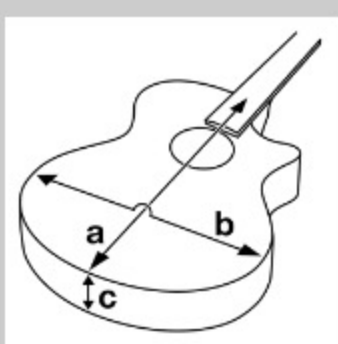

### SPECS

body shape	Grand Concert body
top	Solid Okoume top
back & sides	Okoume back & Okoume sides
neck	AC / Nyatoh neck
fretboard	Ovangkol fretboard
bridge	Thermo Aged™ Ovangkol bridge
inlay	White dot inlay
soundhole rosette	Black & White multi
tuning machine	Chrome Die-cast tuners (18:1 gear ratio)
nut material	Bone
number of frets	20
saddle material	Compensated Bone
bridge pins	Ibanez Advantage™
strings	D'Addario® XTAPB1253
string gauge	.012/.016/.024/.032/.042/.053
string space	11mm
factory tuning	1E,2B,3G,4D,5A,6E

### NECK DIMENSIONS

Scale :	634mm/25"
a : Width	45mm at NUT
b : Width	56mm at 14F
c : Thickness	21mm at 1F
d : Thickness	22mm at 7F
Radius :	400mmR

DESCRIPTION +

### BODY DIMENSIONS

a : Length	19 3/8"
b : Width	15 1/4"
c : Max Depth	4 1/4"

DESCRIPTION +