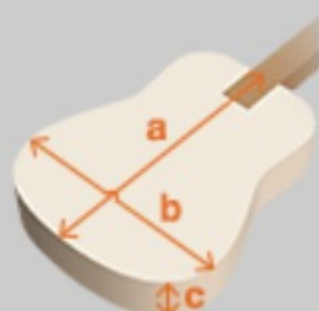

AC340L

OPN : Open Pore Natural

COLOR VARIATION :

SHARE :  

SPEC

SPEC

body shape	Grand concert body
top	Solid Okoume top
back & sides	Okoume back & Okoume sides
neck	AC / Nyatoh neck
fretboard	Ovangkol fretboard
bridge	Thermo Aged™ Ovangkol bridge
inlay	White dot
soundhole rosette	Black & Ivory multi
tuning machine	Chrome Die-cast tuners
nut material	Bone
number of frets	20
saddle material	Compensated Bone
bridge pins	Ibanez Advantage™
strings	D'Addario® EXP16
string gauge	.012/.016/.024/.032/.042/.053
string space	11mm
factory tuning	1E,2B,3G,4D,5A,6E

NECK DIMENSIONS

Scale :	634mm
a : Width	45mm at NUT
b : Width	56mm at 14F
c : Thickness	21mm at 1F
d : Thickness	22mm at 7F
Radius :	400mmR

BODY DIMENSIONS

a : Length	19 1/4"
b : Width	15 1/4"
c : Max Depth	4 1/4"