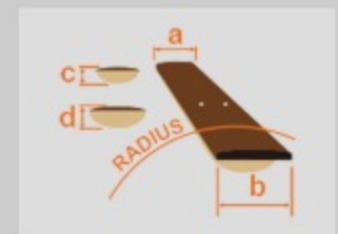

AC340L

OPN : Open Pore Natural

COLOR VARIATION :

SHARE :  

SPEC

SPEC

body shape	Grand concert body
top	Solid Okoume top
back & sides	Okoume back & Okoume sides
neck	AC / Nyatoh neck
fretboard	Ovangkol fretboard
bridge	Thermo Aged™ Ovangkol bridge
inlay	White dot
soundhole rosette	Black & Ivory multi
tuning machine	Chrome Die-cast tuners
nut material	Bone
number of frets	20
saddle material	Compensated Bone
bridge pins	Ibanez Advantage™
strings	D'Addario® EXP16
string gauge	.012/.016/.024/.032/.042/.053
string space	11mm
factory tuning	1E,2B,3G,4D,5A,6E

NECK DIMENSIONS

Scale :	634mm
a : Width	45mm at NUT
b : Width	56mm at 14F
c : Thickness	21mm at 1F
d : Thickness	22mm at 7F
Radius :	400mmR

BODY DIMENSIONS

a : Length	19 1/4"
b : Width	15 1/4"
c : Max Depth	4 1/4"