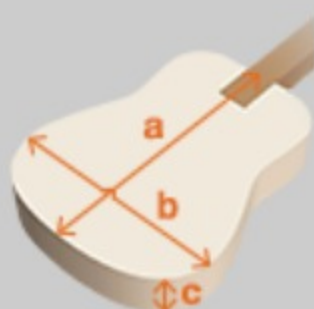

AC340L

OPN : Open Pore Natural

COLOR VARIATION :

SHARE :  

SPEC

SPEC

body shape	Grand concert body
top	Solid Okoume top
back & sides	Okoume back & Okoume sides
neck	AC / Nyatoh neck
fretboard	Ovangkol fretboard
bridge	Thermo Aged™ Ovangkol
inlay	White dot inlay
soundhole rosette	Black & Ivory multi
tuning machine	Chrome Die-cast tuners
nut material	Bone
number of frets	20
saddle material	Compensated Bone
bridge pins	Ibanez Advantage™
strings	D'Addario® XTAPB1253
string gauge	.012/.016/.024/.032/.042/.053
string space	11mm
factory tuning	1E,2B,3G,4D,5A,6E

NECK DIMENSIONS

Scale :	634mm
a : Width	45mm at NUT
b : Width	56mm at 14F
c : Thickness	21mm at 1F
d : Thickness	22mm at 7F
Radius :	400mmR

BODY DIMENSIONS

a : Length	19 1/4"
b : Width	15 1/4"
c : Max Depth	4 1/4"