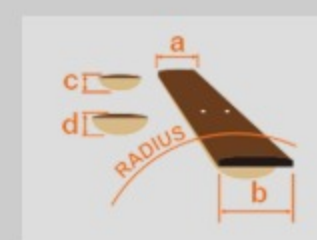

AC340L

OPN : Open Pore Natural

COLOR VARIATION :

SHARE :  

SPEC

SPEC

body shape	Grand concert body
top	Solid Okoume top
back & sides	Okoume back & Okoume sides
neck	AC / Nyatoh neck
fretboard	Ovangkol fretboard
bridge	Thermo Aged™ Ovangkol
inlay	White dot inlay
soundhole rosette	Black & Ivory multi
tuning machine	Chrome Die-cast tuners
nut material	Bone
number of frets	20
saddle material	Compensated Bone
bridge pins	Ibanez Advantage™
strings	D'Addario® XTAPB1253
string gauge	.012/.016/.024/.032/.042/.053
string space	11mm
factory tuning	1E,2B,3G,4D,5A,6E

NECK DIMENSIONS

Scale :	634mm
a : Width	45mm at NUT
b : Width	56mm at 14F
c : Thickness	21mm at 1F
d : Thickness	22mm at 7F
Radius :	400mmR

BODY DIMENSIONS

a : Length	19 1/4"
b : Width	15 1/4"
c : Max Depth	4 1/4"