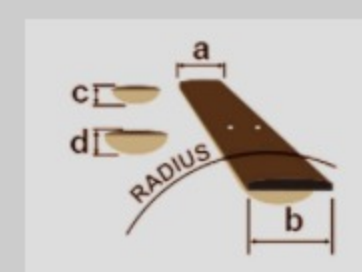

AC340L

COLOR VARIATION : 

OPN : Open Pore Natural

SHARE :  

SPEC

SPECS

body shape	Grand Concert body
top	Solid Okoume top
back & sides	Okoume back & Okoume sides
neck	AC / Nyatoh neck
fretboard	Ovangkol fretboard
bridge	Thermo Aged™ Ovangkol bridge
inlay	White dot inlay
soundhole rosette	Black & White multi
tuning machine	Chrome Die-cast tuners(18:1 gear ratio)
nut material	Bone
number of frets	20
saddle material	Compensated Bone
bridge pins	Ibanez Advantage™
strings	D'Addario® XTAPB1253
string gauge	.012/.016/.024/.032/.042/.053
string space	11mm
factory tuning	1E,2B,3G,4D,5A,6E

BODY DIMENSIONS

a : Length	19 3/8"
b : Width	15 1/4"
c : Max Depth	4 1/4"

DESCRIPTION +

NECK DIMENSIONS

Scale :	634mm
a : Width	45mm at NUT
b : Width	56mm at 14F
c : Thickness	21mm at 1F
d : Thickness	22mm at 7F
Radius :	400mmR