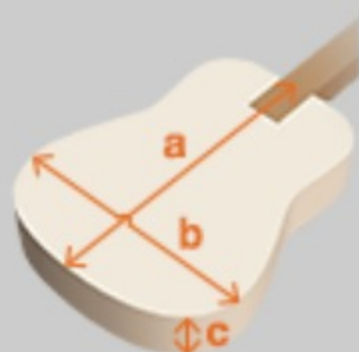

AC340L

COLOR VARIATION : 

OPN : Open Pore Natural

SHARE :  

SPEC

SPECS

body shape	Grand Concert body
top	Solid Okoume top
back & sides	Okoume back & Okoume sides
neck	AC / Nyatoh neck
fretboard	Ovangkol fretboard
bridge	Thermo Aged™ Ovangkol bridge
inlay	White dot inlay
soundhole rosette	Black & White multi
tuning machine	Chrome Die-cast tuners(18:1 gear ratio)
nut material	Bone
number of frets	20
saddle material	Compensated Bone
bridge pins	Ibanez Advantage™
strings	D'Addario® XTAPB1253
string gauge	.012/.016/.024/.032/.042/.053
string space	11mm
factory tuning	1E,2B,3G,4D,5A,6E

BODY DIMENSIONS

a : Length	19 3/8"
b : Width	15 1/4"
c : Max Depth	4 1/4"

DESCRIPTION +

NECK DIMENSIONS

Scale :	634mm
a : Width	45mm at NUT
b : Width	56mm at 14F
c : Thickness	21mm at 1F
d : Thickness	22mm at 7F
Radius :	400mmR