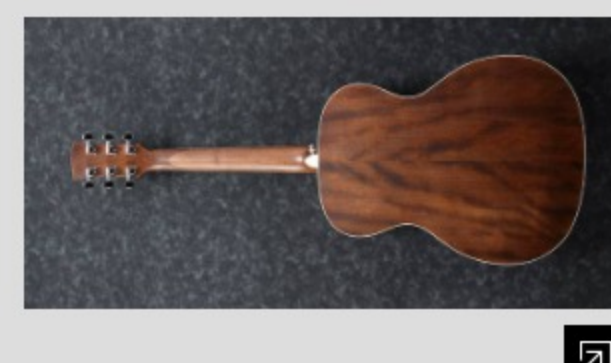

AC340L

COLOR VARIATION : 

OPN : Open Pore Natural

SHARE :  

SPEC

SPECS

body shape	Grand Concert body
top	Solid Okoume top
back & sides	Okoume back & Okoume sides
neck	AC / Nyatoh neck
fretboard	Ovangkol fretboard
bridge	Thermo Aged™ Ovangkol bridge
inlay	White dot inlay
soundhole rosette	Black & White multi
tuning machine	Chrome Die-cast tuners(18:1 gear ratio)
nut material	Bone
number of frets	20
saddle material	Compensated Bone
bridge pins	Ibanez Advantage™
strings	D'Addario® XTAPB1253
string gauge	.012/.016/.024/.032/.042/.053
string space	11mm
factory tuning	1E,2B,3G,4D,5A,6E

BODY DIMENSIONS

a : Length	19 3/8"
b : Width	15 1/4"
c : Max Depth	4 1/4"

DESCRIPTION +

NECK DIMENSIONS

Scale :	634mm
a : Width	45mm at NUT
b : Width	56mm at 14F
c : Thickness	21mm at 1F
d : Thickness	22mm at 7F
Radius :	400mmR