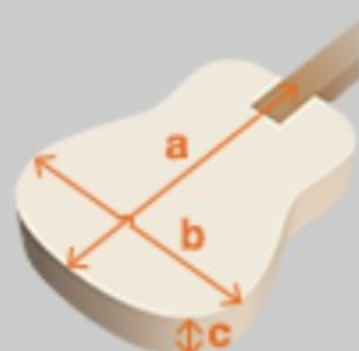

AC419E

COLOR VARIATION :

OAW : Open Pore Antique White

¥ 84,700 (本体価格 ¥ 77,000)

SHARE : [f](#) [t](#)

SPEC

SPEC

body shape	Grand Concert body
bracing	X Bracing
top	Solid Sitka Spruce top
back & sides	Flamed Maple back & Flamed Maple sides
neck	Maple
fretboard	Maple
bridge	Maple
tuning machine	Chrome Die-cast tuners
nut material	Bone
saddle material	Compensated Bone saddle
bridge pins	Ibanez Advantage™ bridge pins
strings	D'Addario® EXP 16 string (.012-.053 Gauge)
pickup	Ibanez T-bar undersaddle pickup
preamp	Ibanez Custom Electronics
output jack	1/4" output
battery	2032 size Coin Lithium Battery (3V) *2

NECK DIMENSIONS

Scale :	634mm
a : Width	45mm at NUT
b : Width	56mm at 14F
c : Thickness	21mm at 1F
d : Thickness	22mm at 7F
Radius :	400mmR

DESCRIPTION +

BODY DIMENSIONS

a : Length	19 1/2"
b : Width	15 1/4"
c : Max Depth	4 1/4"

DESCRIPTION +

PREAMP

DESCRIPTION +