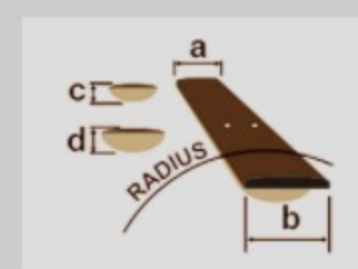

AC419E

COLOR VARIATION :

OAW : Open Pore Antique White

¥ 84,700 (本体価格 ¥ 77,000)

SHARE : [f](#) [t](#)

SPEC

SPEC

body shape	Grand Concert body
bracing	X Bracing
top	Solid Sitka Spruce top
back & sides	Flamed Maple back & Flamed Maple sides
neck	Maple
fretboard	Maple
bridge	Maple
tuning machine	Chrome Die-cast tuners
nut material	Bone
saddle material	Compensated Bone saddle
bridge pins	Ibanez Advantage™ bridge pins
strings	D'Addario® EXP 16 string (.012-.053 Gauge)
pickup	Ibanez T-bar undersaddle pickup
preamp	Ibanez Custom Electronics
output jack	1/4" output
battery	2032 size Coin Lithium Battery (3V) *2

NECK DIMENSIONS

Scale :	634mm
a : Width	45mm at NUT
b : Width	56mm at 14F
c : Thickness	21mm at 1F
d : Thickness	22mm at 7F
Radius :	400mmR

DESCRIPTION +

BODY DIMENSIONS

a : Length	19 1/2"
b : Width	15 1/4"
c : Max Depth	4 1/4"