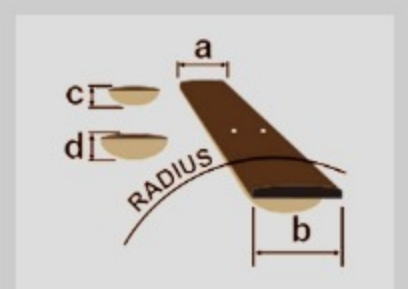

AE200JR

COLOR VARIATION :

DBF : Dark Tide Blue Flat

SPEC

SPECS

body shape	AE Junior body
bracing	Ibanez Original Scalloped X bracing / Tone Projection Back Bracing
top	Solid Sitka Spruce top
back & sides	Okoume back & Okoume sides
neck	AE / Nyatoh neck
fretboard	Ovangkol fretboard
bridge	Ovangkol bridge
inlay	White dot inlay
soundhole rosette	Abalone and Maple
tuning machine	Chrome Open Gear tuners (18:1 gear ratio)
nut material	Bone
number of frets	20
saddle material	Compensated Bone
bridge pins	Ibanez Advantage™
strings	D'Addario® XTAPB1152
string gauge	.011/.015/.022/.032/.042/.052
string space	11mm
factory tuning	1E,2B,3G,4D,5A,6E
pickup	Ibanez T-bar Undersaddle
preamp	Ibanez Custom Electronics
output jack	1/4" Endpin Jack
battery	CR2032 x2

NECK DIMENSIONS

Scale :	607mm/23.9"
a : Width	44mm at NUT
b : Width	55mm at 14F
c : Thickness	20mm at 1F
d : Thickness	21mm at 7F
Radius :	400mmR

DESCRIPTION +

BODY DIMENSIONS

a : Length	18 3/8"
b : Width	14 3/4"
c : Max Depth	4 3/8"