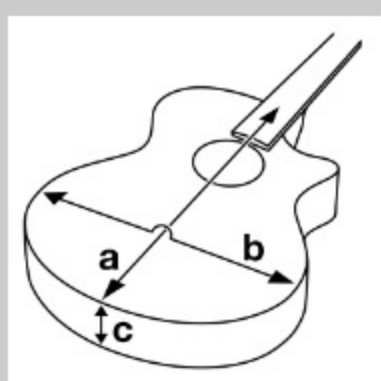

AE200JR

COLOR VARIATION :

DBF : Dark Tide Blue Flat

SPEC

SPECS

body shape	AE Junior body
bracing	Ibanez Original Scalloped X bracing / Tone Projection Back Bracing
top	Solid Sitka Spruce top
back & sides	Okoume back & Okoume sides
neck	AE / Nyatoh neck
fretboard	Ovangkol fretboard
bridge	Ovangkol bridge
inlay	White dot inlay
soundhole rosette	Abalone and Maple
tuning machine	Chrome Open Gear tuners (18:1 gear ratio)
nut material	Bone
number of frets	20
saddle material	Compensated Bone
bridge pins	Ibanez Advantage™
strings	D'Addario® XTAPB1152
string gauge	.011/.015/.022/.032/.042/.052
string space	11mm
factory tuning	1E,2B,3G,4D,5A,6E
pickup	Ibanez T-bar Undersaddle
preamp	Ibanez Custom Electronics
output jack	1/4" Endpin Jack
battery	CR2032 x2

NECK DIMENSIONS

Scale :	607mm/23.9"
a : Width	44mm at NUT
b : Width	55mm at 14F
c : Thickness	20mm at 1F
d : Thickness	21mm at 7F
Radius :	400mmR

DESCRIPTION +

BODY DIMENSIONS

a : Length	18 3/8"
b : Width	14 3/4"
c : Max Depth	4 3/8"