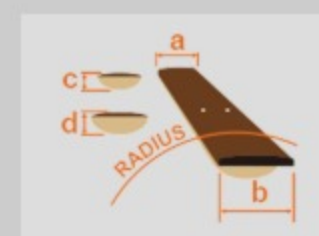

AE205

BS : Brown Sunburst High Gloss

COLOR VARIATION :

SHARE :  

SPEC

SPEC

body shape	AE body
bracing	Scalloped X bracing
top	Solid Sitka Spruce top
back & sides	Mahogany back & Mahogany sides
neck	Mahogany
fretboard	Ovangkol
bridge	Ovangkol
inlay	Specially designed Wooden fretboard inlay
soundhole rosette	Abalone & Maple rosette
tuning machine	Chrome Open Gear tuners w/Butterbean knobs (18:1 gear ratio)
nut material	Bone
number of frets	20
saddle material	Compensated 4mm Bone saddle
bridge pins	Ibanez Advantage™ bridge pins
strings	D'Addario® EXP™ strings
pickup	Ibanez T-bar undersaddle pickup
preamp	Ibanez Custom Electronics
output jack	1/4" Endpin Jack
battery	2032 size Coin Lithium Battery (3V) *2
finish top	Gloss
finish back and sides	Gloss
finish neck back	Satin

NECK DIMENSIONS

Scale :	651mm
a : Width	44mm at NUT
b : Width	55mm at 14F
c : Thickness	20mm at 1F
d : Thickness	21mm at 7F
Radius :	400mmR

BODY DIMENSIONS

a : Length	20 "
b : Width	16 1/8"
c : Max Depth	4 1/2"