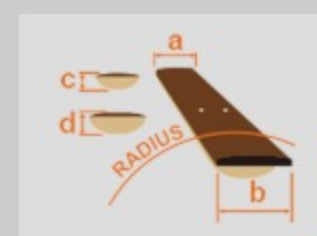

AE205

BS : Brown Sunburst High Gloss

COLOR VARIATION :

SHARE :  

SPEC

SPEC

body shape	AE body
bracing	Scalloped X bracing
top	Solid Sitka Spruce top
back & sides	Mahogany back & Mahogany sides
neck	Mahogany
fretboard	Katalox
bridge	Katalox
inlay	Specially designed Wooden fretboard inlay
soundhole rosette	Abalone & Maple rosette
tuning machine	Chrome Open Gear tuners w/Butterbean knobs (18:1 gear ratio)
nut material	Bone
number of frets	20
saddle material	Compensated 4mm Bone saddle
bridge pins	Ibanez Advantage™ bridge pins
strings	D'Addario® EXP™ strings
pickup	Ibanez T-bar undersaddle pickup
preamp	Ibanez Custom Electronics
output jack	1/4" Endpin Jack
battery	2032 size Coin Lithium Battery (3V) *2
finish top	Gloss
finish back and sides	Gloss
finish neck back	Satin

NECK DIMENSIONS

Scale :	651mm
a : Width	44mm at NUT
b : Width	55mm at 14F
c : Thickness	20mm at 1F
d : Thickness	21mm at 7F
Radius :	400mmR

BODY DIMENSIONS

a : Length	20 "
b : Width	16 1/8"
c : Max Depth	4 1/2"