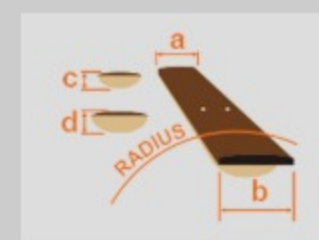

### SPEC

body shape	AE body
bracing	Ibanez Original Scalloped X bracing / Tone Projection Back Bracing
top	Solid Sitka Spruce top
back & sides	Okoume back & Okoume sides
neck	AE / Nyatoh neck
fretboard	Katalox fretboard
bridge	Katalox bridge
inlay	Specially designed Wooden Vine
soundhole rosette	Abalone and Maple
tuning machine	Chrome Die-cast tuners (18:1 gear ratio)
nut material	Bone
number of frets	20
saddle material	Compensated 4mm Bone
bridge pins	Ibanez Advantage™
strings	D'Addario® EXP16
string gauge	.012/.016/.024/.032/.042/.053
string space	11mm
factory tuning	1E,2B,3G,4D,5A,6E
pickup	Ibanez T-bar Undersaddle
preamp	Ibanez Custom Electronics
output jack	1/4" Endpin Jack

### NECK DIMENSIONS

Scale :	651mm
a : Width	44mm at NUT
b : Width	55mm at 14F
c : Thickness	20mm at 1F
d : Thickness	21mm at 7F
Radius :	400mmR

### BODY DIMENSIONS

a : Length	20 "
b : Width	16 1/8"
c : Max Depth	4 1/2"