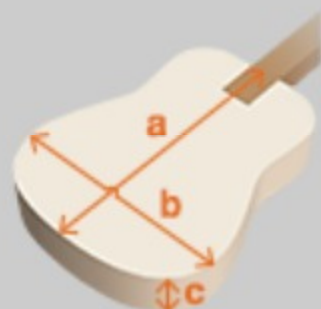

## SPEC

### SPEC

body shape	AE body
bracing	Ibanez Original Scalloped X bracing / Tone Projection Back Bracing
top	Solid Sitka Spruce top
back & sides	Okoume back & Okoume sides
neck	AE / Nyatoh neck
fretboard	Katalox fretboard
bridge	Katalox bridge
inlay	Specially designed Wooden Vine
soundhole rosette	Abalone and Maple
tuning machine	Chrome Die-cast tuners (18:1 gear ratio)
nut material	Bone
number of frets	20
saddle material	Compensated 4mm Bone
bridge pins	Ibanez Advantage™
strings	D'Addario® EXP16
string gauge	.012/.016/.024/.032/.042/.053
string space	11mm
factory tuning	1E,2B,3G,4D,5A,6E
pickup	Ibanez T-bar Undersaddle
preamp	Ibanez Custom Electronics
output jack	1/4" Endpin Jack

### NECK DIMENSIONS

Scale :	651mm
a : Width	44mm at NUT
b : Width	55mm at 14F
c : Thickness	20mm at 1F
d : Thickness	21mm at 7F
Radius :	400mmR

### BODY DIMENSIONS

a : Length	20 "
b : Width	16 1/8"
c : Max Depth	4 1/2"