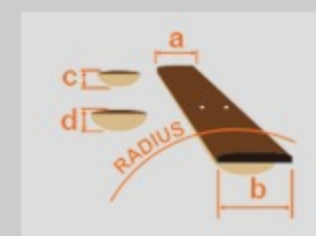

AE205JR

OPN : Open Pore Natural

COLOR VARIATION :

SHARE :  

SPEC

SPEC

body shape	AE Junior body
bracing	Ibanez Original Scalloped X bracing / Tone Projection Back Bracing
top	Solid Sitka Spruce top
back & sides	Okoume back & Okoume sides
neck	AE / Nyatoh neck
fretboard	Katalox fretboard
bridge	Katalox bridge
inlay	Specially designed Wooden Vine
soundhole rosette	Abalone and Maple
tuning machine	Chrome Open Gear tuners w/butterbean knobs (18:1 gear ratio)
nut material	Bone
number of frets	20
saddle material	Compensated Bone
bridge pins	Ibanez Advantage™
strings	D'Addario® XTAPB1152
string gauge	.012/.016/.024/.032/.042/.053
string space	11mm
factory tuning	1E,2B,3G,4D,5A,6E
pickup	Ibanez T-bar Undersaddle
preamp	Ibanez Custom Electronics
output jack	1/4" Endpin Jack

NECK DIMENSIONS

Scale :	607mm
a : Width	43mm at NUT
b : Width	55mm at 14F
c : Thickness	20mm at 1F
d : Thickness	21mm at 7F
Radius :	400mmR

BODY DIMENSIONS

a : Length	18 1/4"
b : Width	14 3/4"
c : Max Depth	4 3/8"