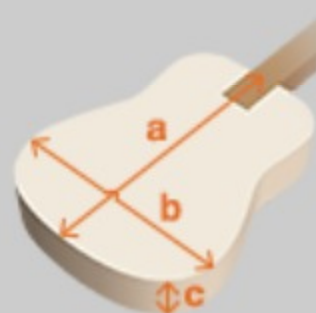

AE205JR

OPN : Open Pore Natural

COLOR VARIATION :

SHARE :  

SPEC

SPEC

body shape	AE Junior body
bracing	Ibanez Original Scalloped X bracing / Tone Projection Back Bracing
top	Solid Sitka Spruce top
back & sides	Okoume back & Okoume sides
neck	AE / Nyatoh neck
fretboard	Katalox fretboard
bridge	Katalox bridge
inlay	Specially designed Wooden Vine
soundhole rosette	Abalone and Maple
tuning machine	Chrome Open Gear tuners w/butterbean knobs (18:1 gear ratio)
nut material	Bone
number of frets	20
saddle material	Compensated Bone
bridge pins	Ibanez Advantage™
strings	D'Addario® XTAPB1152
string gauge	.012/.016/.024/.032/.042/.053
string space	11mm
factory tuning	1E,2B,3G,4D,5A,6E
pickup	Ibanez T-bar Undersaddle
preamp	Ibanez Custom Electronics
output jack	1/4" Endpin Jack

NECK DIMENSIONS

Scale :	607mm
a : Width	43mm at NUT
b : Width	55mm at 14F
c : Thickness	20mm at 1F
d : Thickness	21mm at 7F
Radius :	400mmR

BODY DIMENSIONS

a : Length	18 1/4"
b : Width	14 3/4"
c : Max Depth	4 3/8"