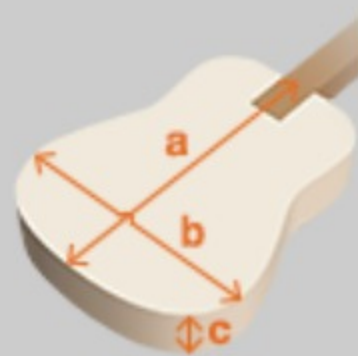

AE205JR

COLOR VARIATION :

OPN : Open Pore Natural

SHARE :  

SPEC

SPECS

| | |
|-------------------|--|
| body shape | AE Junior body |
| bracing | Ibanez Original Scalloped X bracing / Tone Projection Back Bracing |
| top | Solid Sitka Spruce top |
| back & sides | Okoume back & Okoume sides |
| neck | AE / Nyatoh neck |
| fretboard | Katalox fretboard |
| bridge | Katalox bridge |
| inlay | Specially designed Wooden Vine inlay |
| soundhole rosette | Abalone and Maple |
| tuning machine | Chrome Open Gear tuners (18:1 gear ratio) |
| nut material | Bone |
| number of frets | 20 |
| saddle material | Compensated Bone |
| bridge pins | Ibanez Advantage™ |
| strings | D'Addario® XTAPB1152 |
| string gauge | .011/.015/.022/.032/.042/.052 |
| string space | 11mm |
| factory tuning | 1E,2B,3G,4D,5A,6E |
| pickup | Ibanez T-bar Undersaddle |
| preamp | Ibanez Custom Electronics |
| output jack | 1/4" Endpin Jack |

NECK DIMENSIONS

| | |
|---------------|-------------|
| Scale : | 607mm/24" |
| a : Width | 43mm at NUT |
| b : Width | 55mm at 14F |
| c : Thickness | 20mm at 1F |
| d : Thickness | 21mm at 7F |
| Radius : | 400mmR |

DESCRIPTION +

BODY DIMENSIONS

| | |
|---------------|---------|
| a : Length | 18 3/8" |
| b : Width | 14 3/4" |
| c : Max Depth | 4 3/8" |

DESCRIPTION +

PREAMP

DESCRIPTION +

OTHER FEATURES

Gig bag included