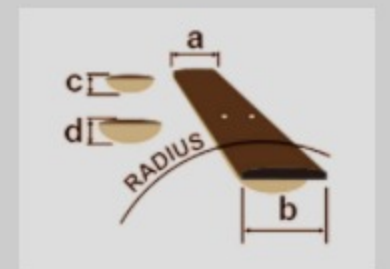

AE205JR

COLOR VARIATION :

OPN : Open Pore Natural

SHARE :  

SPEC

SPECS

| | |
|-------------------|--|
| body shape | AE Junior body |
| bracing | Ibanez Original Scalloped X bracing / Tone Projection Back Bracing |
| top | Solid Sitka Spruce top |
| back & sides | Okoume back & Okoume sides |
| neck | AE / Nyatoh neck |
| fretboard | Katalox fretboard |
| bridge | Katalox bridge |
| inlay | Specially designed Wooden Vine inlay |
| soundhole rosette | Abalone and Maple |
| tuning machine | Chrome Open Gear tuners (18:1 gear ratio) |
| nut material | Bone |
| number of frets | 20 |
| saddle material | Compensated Bone |
| bridge pins | Ibanez Advantage™ |
| strings | D'Addario® XTAPB1152 |
| string gauge | .011/.015/.022/.032/.042/.052 |
| string space | 11mm |
| factory tuning | 1E,2B,3G,4D,5A,6E |
| pickup | Ibanez T-bar Undersaddle |
| preamp | Ibanez Custom Electronics |
| output jack | 1/4" Endpin Jack |

NECK DIMENSIONS

| | |
|---------------|-------------|
| Scale : | 607mm/24" |
| a : Width | 43mm at NUT |
| b : Width | 55mm at 14F |
| c : Thickness | 20mm at 1F |
| d : Thickness | 21mm at 7F |
| Radius : | 400mmR |

DESCRIPTION +

BODY DIMENSIONS

| | |
|---------------|---------|
| a : Length | 18 3/8" |
| b : Width | 14 3/4" |
| c : Max Depth | 4 3/8" |

DESCRIPTION +

PREAMP

DESCRIPTION +

OTHER FEATURES

Gig bag included