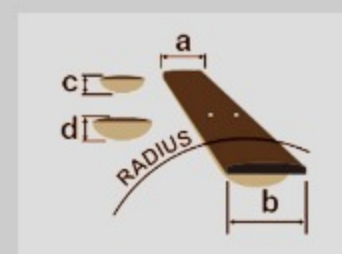

AE205JR

COLOR VARIATION :

OPN : Open Pore Natural

SHARE :

SPEC

SPECS

body shape	AE Junior body
bracing	Ibanez Original Scalloped X bracing / Tone Projection Back Bracing
top	Solid Sitka Spruce top
back & sides	Okoume back & Okoume sides
neck	AE / Nyatoh neck
fretboard	Pau Ferro fretboard
bridge	Pau Ferro bridge
inlay	Specially designed Wooden Vine inlay
soundhole rosette	Abalone and Maple
tuning machine	Chrome Open Gear tuners (18:1 gear ratio)
nut material	Bone
number of frets	20
saddle material	Compensated Bone
bridge pins	Ibanez Advantage™
strings	D'Addario® XTAPB1152
string gauge	.011/.015/.022/.032/.042/.052
string space	11mm
factory tuning	1E,2B,3G,4D,5A,6E
pickup	Ibanez T-bar Undersaddle
preamp	Ibanez Custom Electronics
output jack	1/4" Endpin Jack

NECK DIMENSIONS

Scale :	607mm/24"
a : Width	43mm at NUT
b : Width	55mm at 14F
c : Thickness	20mm at 1F
d : Thickness	21mm at 7F
Radius :	400mmR

DESCRIPTION

BODY DIMENSIONS

a : Length	18 3/8"
b : Width	14 3/4"
c : Max Depth	4 3/8"