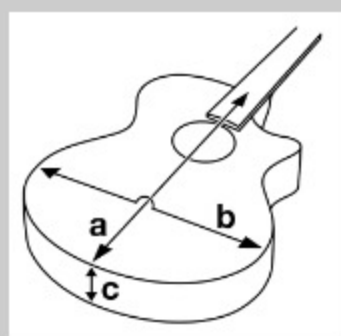

AE205JR

COLOR VARIATION :

OPN : Open Pore Natural

SHARE :

SPEC

SPECS

body shape	AE Junior body
bracing	Ibanez Original Scalloped X bracing / Tone Projection Back Bracing
top	Solid Sitka Spruce top
back & sides	Okoume back & Okoume sides
neck	AE / Nyatoh neck
fretboard	Pau Ferro fretboard
bridge	Pau Ferro bridge
inlay	Specially designed Wooden Vine inlay
soundhole rosette	Abalone and Maple
tuning machine	Chrome Open Gear tuners (18:1 gear ratio)
nut material	Bone
number of frets	20
saddle material	Compensated Bone
bridge pins	Ibanez Advantage™
strings	D'Addario® XTAPB1152
string gauge	.011/.015/.022/.032/.042/.052
string space	11mm
factory tuning	1E,2B,3G,4D,5A,6E
pickup	Ibanez T-bar Undersaddle
preamp	Ibanez Custom Electronics
output jack	1/4" Endpin Jack

NECK DIMENSIONS

Scale :	607mm/24"
a : Width	43mm at NUT
b : Width	55mm at 14F
c : Thickness	20mm at 1F
d : Thickness	21mm at 7F
Radius :	400mmR

DESCRIPTION

BODY DIMENSIONS

a : Length	18 3/8"
b : Width	14 3/4"
c : Max Depth	4 3/8"