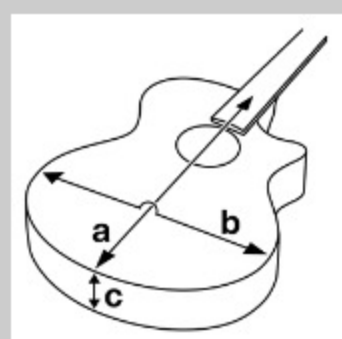

AE240JR

COLOR VARIATION : 

MHS : Mahogany Sunburst High Gloss

SHARE :  

SPEC

SPECS

body shape	AE Junior body
bracing	Ibanez Original Scalloped X bracing / Tone Projection Back Bracing
top	Solid Okoume top
back & sides	Okoume back & Okoume sides
neck	AE / Nyatoh neck
fretboard	Ovangkol fretboard
bridge	Ovangkol bridge
inlay	White dot inlay
soundhole rosette	Abalone and Maple
tuning machine	Chrome Open Gear tuners (18:1 gear ratio)
nut material	Bone
number of frets	20
saddle material	Compensated Bone
bridge pins	Ibanez Advantage™
strings	D'Addario® XTAPB1152
string gauge	.011/.015/.022/.032/.042/.052
string space	11mm
factory tuning	1E,2B,3G,4D,5A,6E
pickup	Ibanez T-bar Undersaddle
preamp	Ibanez Custom Electronics
output jack	1/4" Endpin Jack
battery	CR2032 x2

NECK DIMENSIONS

Scale :	607mm/24"
a : Width	43mm at NUT
b : Width	55mm at 14F
c : Thickness	20mm at 1F
d : Thickness	21mm at 7F
Radius :	400mmR

DESCRIPTION +

BODY DIMENSIONS

a : Length	18 3/8"
b : Width	14 3/4"
c : Max Depth	4 3/8"