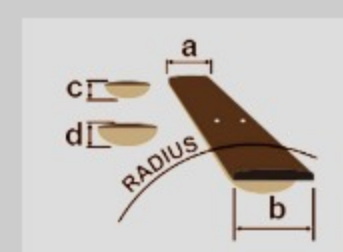

AE240JR

COLOR VARIATION : 

MHS : Mahogany Sunburst High Gloss

SHARE :  

SPEC

SPECS

body shape	AE Junior body
bracing	Ibanez Original Scalloped X bracing / Tone Projection Back Bracing
top	Solid Okoume top
back & sides	Okoume back & Okoume sides
neck	AE / Nyatoh neck
fretboard	Ovangkol fretboard
bridge	Ovangkol bridge
inlay	White dot inlay
soundhole rosette	Abalone and Maple
tuning machine	Chrome Open Gear tuners (18:1 gear ratio)
nut material	Bone
number of frets	20
saddle material	Compensated Bone
bridge pins	Ibanez Advantage™
strings	D'Addario® XTAPB1152
string gauge	.011/.015/.022/.032/.042/.052
string space	11mm
factory tuning	1E,2B,3G,4D,5A,6E
pickup	Ibanez T-bar Undersaddle
preamp	Ibanez Custom Electronics
output jack	1/4" Endpin Jack
battery	CR2032 x2

NECK DIMENSIONS

Scale :	607mm/24"
a : Width	43mm at NUT
b : Width	55mm at 14F
c : Thickness	20mm at 1F
d : Thickness	21mm at 7F
Radius :	400mmR

DESCRIPTION +

BODY DIMENSIONS

a : Length	18 3/8"
b : Width	14 3/4"
c : Max Depth	4 3/8"