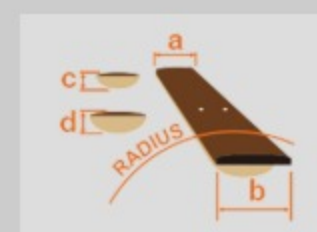

AE245

NT : Natural High Gloss

COLOR VARIATION :

SHARE : [f](#) [t](#)

SPEC

SPEC

body shape	AE body
bracing	Standard X-M Bracing
top	Solid Okoume top
back & sides	Okoume back & Okoume sides
neck	Comfort Grip w/Rounded Fretboard Edge / Nyatoh neck
fretboard	Katalox fretboard
bridge	Katalox
inlay	Specially designed Wooden Vine inlay
soundhole rosette	Abalone and Maple
tuning machine	Chrome Die-cast tuners (18:1 gear ratio)
nut material	Bone
number of frets	20
saddle material	Compensated Bone
bridge pins	Ibanez Advantage™
strings	D'Addario® XTAPB1152
string gauge	.011/.015/.022/.032/.042/.052
string space	11mm
factory tuning	1E,2B,3G,4D,5A,6E
pickup	Ibanez T-bar Undersaddle
preamp	Ibanez Custom Electronics
output jack	1/4" Endpin Jack

NECK DIMENSIONS

Scale :	651mm
a : Width	44mm at NUT
b : Width	55mm at 14F
c : Thickness	20mm at 1F
d : Thickness	21mm at 7F
Radius :	400mmR

BODY DIMENSIONS

a : Length	20 "
b : Width	16 1/8"
c : Max Depth	4 1/2"