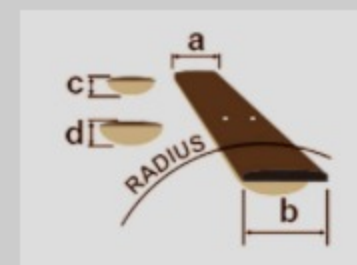

AE245

COLOR VARIATION : 

NT : Natural High Gloss

SHARE :  

SPEC

SPECS

body shape	AE body
bracing	X-M Bracing
top	Solid Okoume top
back & sides	Okoume back & Okoume sides
neck	Comfort Grip with Rounded Fretboard Edge / Nyatoh neck
fretboard	Katalox fretboard
bridge	Katalox bridge
inlay	Specially designed Wooden Vine inlay
soundhole rosette	Abalone and Maple
tuning machine	Chrome Die-cast tuners(18:1 gear ratio)
nut material	Bone
number of frets	20
saddle material	Compensated Bone
bridge pins	Ibanez Advantage™
strings	D'Addario® XTAPB1152
string gauge	.011/.015/.022/.032/.042/.052
string space	11mm
factory tuning	1E,2B,3G,4D,5A,6E
pickup	Ibanez T-bar Undersaddle
preamp	Ibanez Custom Electronics
output jack	1/4" Endpin Jack

BODY DIMENSIONS

a : Length	20 1/8"
b : Width	16 1/4"
c : Max Depth	4 3/4"

DESCRIPTION +

NECK DIMENSIONS

Scale :	651mm
a : Width	44mm at NUT
b : Width	55mm at 14F
c : Thickness	20mm at 1F
d : Thickness	21mm at 7F
Radius :	400mmR