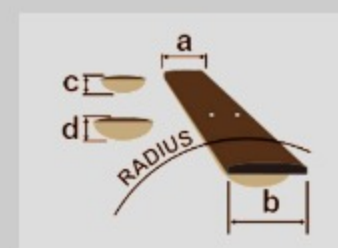

AE245

COLOR VARIATION :

NT : Natural High Gloss

SHARE :  

SPEC

SPECS

body shape	AE body
bracing	X-M Bracing
top	Solid Okoume top
back & sides	Okoume back & Okoume sides
neck	Comfort Grip with Rounded Fretboard Edge / Nyatoh neck
fretboard	Pau Ferro fretboard
bridge	Pau Ferro bridge
inlay	Specially designed Wooden Vine inlay
soundhole rosette	Abalone and Maple
tuning machine	Chrome Die-cast tuners(18:1 gear ratio)
nut material	Bone
number of frets	20
saddle material	Compensated Bone
bridge pins	Ibanez Advantage™
strings	D'Addario® XTAPB1152
string gauge	.011/.015/.022/.032/.042/.052
string space	11mm
factory tuning	1E,2B,3G,4D,5A,6E
pickup	Ibanez T-bar Undersaddle
preamp	Ibanez Custom Electronics
output jack	1/4" Endpin Jack

NECK DIMENSIONS

Scale :	651mm
a : Width	44mm at NUT
b : Width	55mm at 14F
c : Thickness	20mm at 1F
d : Thickness	21mm at 7F
Radius :	400mmR

DESCRIPTION +

BODY DIMENSIONS

a : Length	20 1/8"
b : Width	16 1/4"
c : Max Depth	4 3/4"