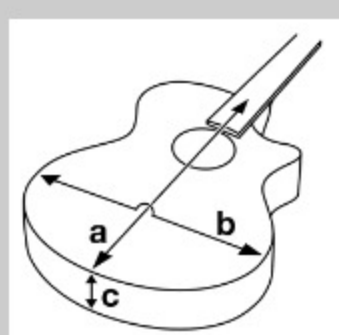

AE245

COLOR VARIATION :

NT : Natural High Gloss

SHARE :  

SPEC

SPECS

body shape	AE body
bracing	X-M Bracing
top	Solid Okoume top
back & sides	Okoume back & Okoume sides
neck	Comfort Grip with Rounded Fretboard Edge / Nyatoh neck
fretboard	Pau Ferro fretboard
bridge	Pau Ferro bridge
inlay	Specially designed Wooden Vine inlay
soundhole rosette	Abalone and Maple
tuning machine	Chrome Die-cast tuners(18:1 gear ratio)
nut material	Bone
number of frets	20
saddle material	Compensated Bone
bridge pins	Ibanez Advantage™
strings	D'Addario® XTAPB1152
string gauge	.011/.015/.022/.032/.042/.052
string space	11mm
factory tuning	1E,2B,3G,4D,5A,6E
pickup	Ibanez T-bar Undersaddle
preamp	Ibanez Custom Electronics
output jack	1/4" Endpin Jack

NECK DIMENSIONS

Scale :	651mm
a : Width	44mm at NUT
b : Width	55mm at 14F
c : Thickness	20mm at 1F
d : Thickness	21mm at 7F
Radius :	400mmR

DESCRIPTION +

BODY DIMENSIONS

a : Length	20 1/8"
b : Width	16 1/4"
c : Max Depth	4 3/4"