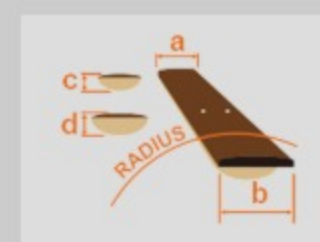

AE245JR

OPN : Open Pore Natural

COLOR VARIATION :

SHARE : [f](#) [t](#)

SPEC

SPEC

body shape	AE Jr body
bracing	Scalloped X bracing
top	Solid Mahogany top
back & sides	Mahogany back & Mahogany sides
neck	Mahogany
fretboard	Katalox
bridge	Katalox
inlay	Specially designed Wooden fretboard inlay
soundhole rosette	Abalone & Maple rosette
tuning machine	Chrome Die-cast tuners (18:1 gear ratio)
nut material	Bone
number of frets	20
saddle material	Compensated Bone saddle
bridge pins	Ibanez Advantage™ bridge pins
strings	D'Addario® EXP™ strings
pickup	Ibanez T-bar undersaddle pickup
preamp	Ibanez Custom Electronics
output jack	1/4" Endpin Jack
battery	2032 size Coin Lithium Battery (3V) *2
finish top	Open Pore
finish back and sides	Open Pore
finish neck back	Open Pore

BODY DIMENSIONS

a : Length	18 1/4"
b : Width	14 2/3"
c : Max Depth	4 1/3"

NECK DIMENSIONS

Scale :	607mm
a : Width	43mm at NUT
b : Width	55mm at 14F
c : Thickness	20mm at 1F
d : Thickness	21mm at 7F
Radius :	400mmR