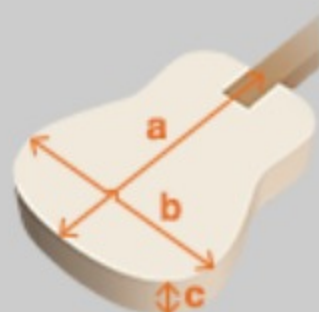

AE245JR

OPN : Open Pore Natural

COLOR VARIATION :

SHARE : [f](#) [t](#)

SPEC

SPEC

body shape	AE Jr body
bracing	Scalloped X bracing
top	Solid Mahogany top
back & sides	Mahogany back & Mahogany sides
neck	Mahogany
fretboard	Katalox
bridge	Katalox
inlay	Specially designed Wooden fretboard inlay
soundhole rosette	Abalone & Maple rosette
tuning machine	Chrome Die-cast tuners (18:1 gear ratio)
nut material	Bone
number of frets	20
saddle material	Compensated Bone saddle
bridge pins	Ibanez Advantage™ bridge pins
strings	D'Addario® EXP™ strings
pickup	Ibanez T-bar undersaddle pickup
preamp	Ibanez Custom Electronics
output jack	1/4" Endpin Jack
battery	2032 size Coin Lithium Battery (3V) *2
finish top	Open Pore
finish back and sides	Open Pore
finish neck back	Open Pore

BODY DIMENSIONS

a : Length	18 1/4"
b : Width	14 2/3"
c : Max Depth	4 1/3"

NECK DIMENSIONS

Scale :	607mm
a : Width	43mm at NUT
b : Width	55mm at 14F
c : Thickness	20mm at 1F
d : Thickness	21mm at 7F
Radius :	400mmR