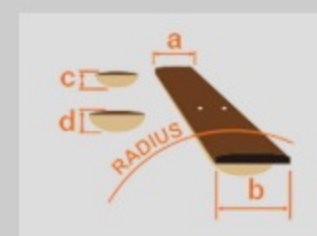

AE245JR

OPN : Open Pore Natural

COLOR VARIATION :

SHARE :  

SPEC

SPEC

body shape	AE Junior body
bracing	Ibanez Original Scalloped X bracing / Tone Projection Back Bracing
top	Solid Okoume top
back & sides	Okoume back & Okoume sides
neck	AE / Nyatoh neck
fretboard	Katalox fretboard
bridge	Katalox bridge
inlay	Specially designed Wooden Vine
soundhole rosette	Abalone and Maple
tuning machine	Chrome Open Gear tuners w/butterbean knobs (18:1 gear ratio)
nut material	Bone
number of frets	20
saddle material	Compensated Bone
bridge pins	Ibanez Advantage™
strings	D'Addario® XTAPB1152
string gauge	.012/.016/.024/.032/.042/.053
string space	11mm
factory tuning	1E,2B,3G,4D,5A,6E
pickup	Ibanez T-bar Undersaddle
preamp	Ibanez Custom Electronics
output jack	1/4" Endpin Jack

NECK DIMENSIONS

Scale :	607mm
a : Width	43mm at NUT
b : Width	55mm at 14F
c : Thickness	20mm at 1F
d : Thickness	21mm at 7F
Radius :	400mmR

BODY DIMENSIONS

a : Length	18 1/4"
b : Width	14 3/4"
c : Max Depth	4 3/8"