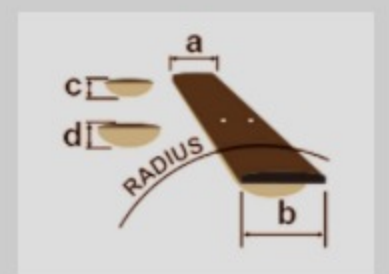

# AE245JR

COLOR VARIATION : 

OPN : Open Pore Natural

SHARE :  

### SPECS

body shape	AE Junior body
bracing	Ibanez Original Scalloped X bracing / Tone Projection Back Bracing
top	Solid Okoume top
back & sides	Okoume back & Okoume sides
neck	AE / Nyatoh neck
fretboard	Katalox fretboard
bridge	Katalox bridge
inlay	Specially designed Wooden Vine inlay
soundhole rosette	Abalone and Maple
tuning machine	Chrome Open Gear tuners (18:1 gear ratio)
nut material	Bone
number of frets	20
saddle material	Compensated Bone
bridge pins	Ibanez Advantage™
strings	D'Addario® XTAPB1152
string gauge	.011/.015/.022/.032/.042/.052
string space	11mm
factory tuning	1E,2B,3G,4D,5A,6E
pickup	Ibanez T-bar Undersaddle
preamp	Ibanez Custom Electronics
output jack	1/4" Endpin Jack

### NECK DIMENSIONS

Scale :	607mm/24"
a : Width	43mm at NUT
b : Width	55mm at 14F
c : Thickness	20mm at 1F
d : Thickness	21mm at 7F
Radius :	400mmR

DESCRIPTION +

### BODY DIMENSIONS

a : Length	18 3/8"
b : Width	14 3/4"
c : Max Depth	4 3/8"

DESCRIPTION +