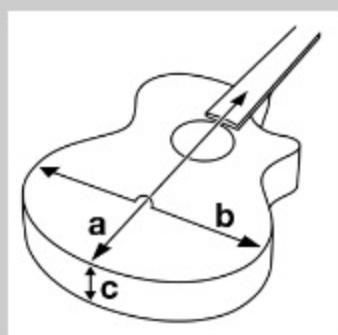

AE245JR

COLOR VARIATION :

OPN : Open Pore Natural

SHARE :  

SPEC

SPECS

body shape	AE Junior body
bracing	Ibanez Original Scalloped X bracing / Tone Projection Back Bracing
top	Solid Okoume top
back & sides	Okoume back & Okoume sides
neck	AE / Nyatoh neck
fretboard	Pau Ferro fretboard
bridge	Pau Ferro bridge
inlay	Specially designed Wooden Vine inlay
soundhole rosette	Abalone and Maple
tuning machine	Chrome Open Gear tuners (18:1 gear ratio)
nut material	Bone
number of frets	20
saddle material	Compensated Bone
bridge pins	Ibanez Advantage™
strings	D'Addario® XTAPB1152
string gauge	.011/.015/.022/.032/.042/.052
string space	11mm
factory tuning	1E,2B,3G,4D,5A,6E
pickup	Ibanez T-bar Undersaddle
preamp	Ibanez Custom Electronics
output jack	1/4" Endpin Jack

NECK DIMENSIONS

Scale :	607mm/24"
a : Width	43mm at NUT
b : Width	55mm at 14F
c : Thickness	20mm at 1F
d : Thickness	21mm at 7F
Radius :	400mmR

DESCRIPTION +

BODY DIMENSIONS

a : Length	18 3/8"
b : Width	14 3/4"
c : Max Depth	4 3/8"