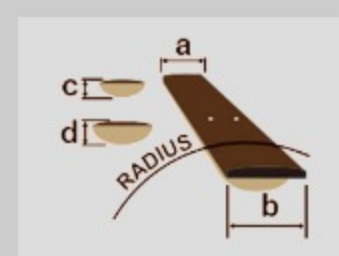

AE245JR

COLOR VARIATION :

OPN : Open Pore Natural

SHARE :  

SPEC

SPECS

body shape	AE Junior body
bracing	Ibanez Original Scalloped X bracing / Tone Projection Back Bracing
top	Solid Okoume top
back & sides	Okoume back & Okoume sides
neck	AE / Nyatoh neck
fretboard	Pau Ferro fretboard
bridge	Pau Ferro bridge
inlay	Specially designed Wooden Vine inlay
soundhole rosette	Abalone and Maple
tuning machine	Chrome Open Gear tuners (18:1 gear ratio)
nut material	Bone
number of frets	20
saddle material	Compensated Bone
bridge pins	Ibanez Advantage™
strings	D'Addario® XTAPB1152
string gauge	.011/.015/.022/.032/.042/.052
string space	11mm
factory tuning	1E,2B,3G,4D,5A,6E
pickup	Ibanez T-bar Undersaddle
preamp	Ibanez Custom Electronics
output jack	1/4" Endpin Jack

NECK DIMENSIONS

Scale :	607mm/24"
a : Width	43mm at NUT
b : Width	55mm at 14F
c : Thickness	20mm at 1F
d : Thickness	21mm at 7F
Radius :	400mmR

DESCRIPTION +

BODY DIMENSIONS

a : Length	18 3/8"
b : Width	14 3/4"
c : Max Depth	4 3/8"