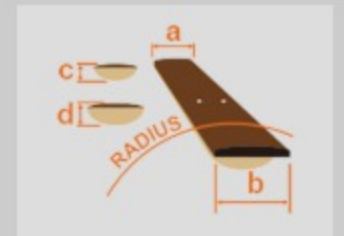

AE245L

NT : Natural High Gloss

COLOR VARIATION :

SHARE :  

SPEC

SPEC

body shape	AE body
bracing	Scalloped X bracing
top	Solid Mahogany top
back & sides	Mahogany back & Mahogany sides
neck	Mahogany
fretboard	Ovangkol
bridge	Ovangkol
inlay	Specially designed Wooden fretboard inlay
soundhole rosette	Abalone & Maple rosette
tuning machine	Chrome Die-cast tuners (18:1 gear ratio)
nut material	Bone
number of frets	20
saddle material	Compensated 4mm Bone saddle
bridge pins	Ibanez Advantage™ bridge pins
strings	D'Addario® EXP™ strings
pickup	Ibanez T-bar undersaddle pickup
preamp	Ibanez Custom Electronics
output jack	1/4" Endpin Jack
battery	2032 size Coin Lithium Battery (3V) *2
finish top	Gloss
finish back and sides	Gloss
finish neck back	Satin

NECK DIMENSIONS

Scale :	651mm
a : Width	44mm at NUT
b : Width	55mm at 14F
c : Thickness	20mm at 1F
d : Thickness	21mm at 7F
Radius :	400mmR

BODY DIMENSIONS

a : Length	20 "
b : Width	16 1/8"
c : Max Depth	4 1/2"