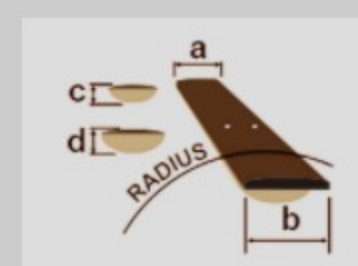

AE295L

COLOR VARIATION :

LGS : Natural Low Gloss

SHARE :  

SPEC

SPECS

body shape	AE body
bracing	X-M Bracing
top	Solid Okoume top
back & sides	Okoume back & Okoume sides
neck	Comfort Grip with Rounded Fretboard Edge / Nyatoh neck
fretboard	Katalox fretboard
bridge	Katalox scalloped bridge
inlay	Specially designed Wooden Vine inlay
soundhole rosette	Abalone and Wooden
tuning machine	Chrome Die-cast tuners(18:1 gear ratio)
nut material	Bone
number of frets	20
saddle material	Compensated Bone
bridge pins	Ibanez Advantage™
strings	D'Addario® XTAPB1152
string gauge	.011/.015/.022/.032/.042/.052
string space	11mm
factory tuning	1E,2B,3G,4D,5A,6E
pickup	Ibanez AP11 Magnetic
preamp	Ibanez Custom Electronics w/ Volume and Tone Control
output jack	1/4" Endpin Jack

NECK DIMENSIONS

Scale :	651mm
a : Width	44mm at NUT
b : Width	55mm at 14F
c : Thickness	20mm at 1F
d : Thickness	21mm at 7F
Radius :	400mmR

DESCRIPTION +

BODY DIMENSIONS

a : Length	20 1/8"
b : Width	16 1/4"
c : Max Depth	4 3/4"