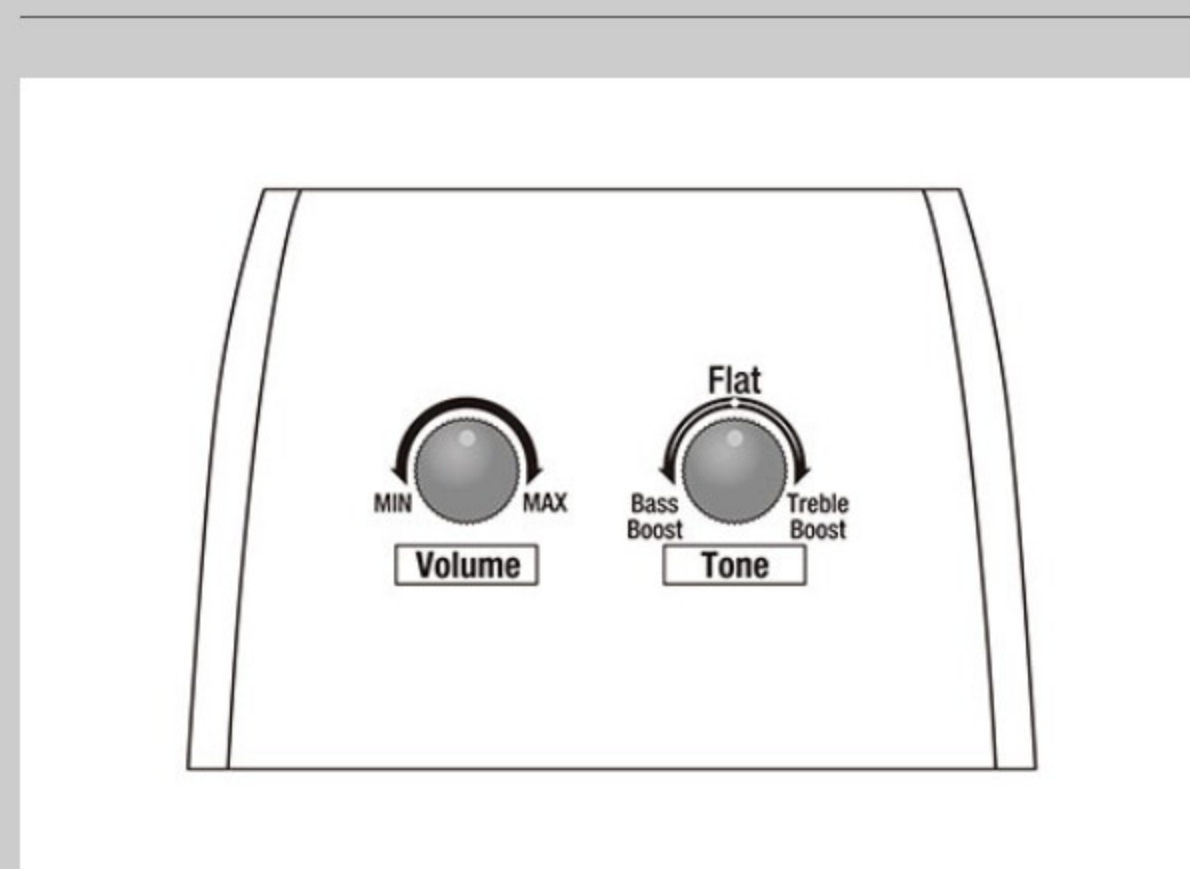

AE295L

COLOR VARIATION :

LGS : Natural Low Gloss

SHARE :

SPEC

SPECS

body shape	AE body
bracing	X-M Bracing
top	Solid Okoume top
back & sides	Okoume back & Okoume sides
neck	Comfort Grip with Rounded Fretboard Edge / Nyatoh neck
fretboard	Katalox fretboard
bridge	Katalox scalloped bridge
inlay	Specially designed Wooden Vine inlay
soundhole rosette	Abalone and Wooden
tuning machine	Chrome Die-cast tuners(18:1 gear ratio)
nut material	Bone
number of frets	20
saddle material	Compensated Bone
bridge pins	Ibanez Advantage™
strings	D'Addario® XTAPB1152
string gauge	.011/.015/.022/.032/.042/.052
string space	11mm
factory tuning	1E,2B,3G,4D,5A,6E
pickup	Ibanez AP11 Magnetic
preamp	Ibanez Custom Electronics w/ Volume and Tone Control
output jack	1/4" Endpin Jack

NECK DIMENSIONS

Scale :	651mm
a : Width	44mm at NUT
b : Width	55mm at 14F
c : Thickness	20mm at 1F
d : Thickness	21mm at 7F
Radius :	400mmR

DESCRIPTION +

BODY DIMENSIONS

a : Length	20 1/8"
b : Width	16 1/4"
c : Max Depth	4 3/4"

DESCRIPTION +

PREAMP

DESCRIPTION +