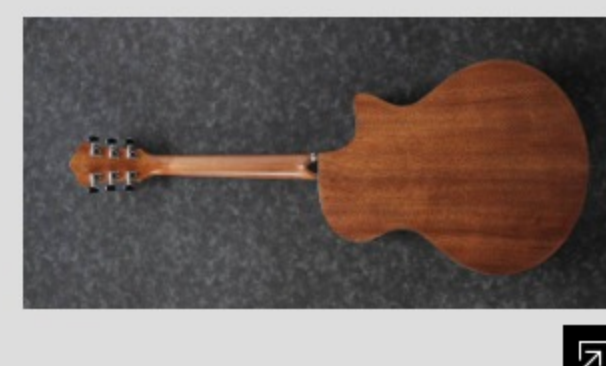

AE295L

COLOR VARIATION :

LGS : Natural Low Gloss

SHARE :  

SPEC

SPECS

body shape	AE body
bracing	X-M Bracing
top	Solid Okoume top
back & sides	Okoume back & Okoume sides
neck	Comfort Grip with Rounded Fretboard Edge / Nyatoh neck
fretboard	Katalox fretboard
bridge	Katalox scalloped bridge
inlay	Specially designed Wooden Vine inlay
soundhole rosette	Abalone and Wooden
tuning machine	Chrome Die-cast tuners(18:1 gear ratio)
nut material	Bone
number of frets	20
saddle material	Compensated Bone
bridge pins	Ibanez Advantage™
strings	D'Addario® XTAPB1152
string gauge	.011/.015/.022/.032/.042/.052
string space	11mm
factory tuning	1E,2B,3G,4D,5A,6E
pickup	Ibanez AP11 Magnetic
preamp	Ibanez Custom Electronics w/ Volume and Tone Control
output jack	1/4" Endpin Jack

NECK DIMENSIONS

Scale :	651mm
a : Width	44mm at NUT
b : Width	55mm at 14F
c : Thickness	20mm at 1F
d : Thickness	21mm at 7F
Radius :	400mmR

DESCRIPTION +

BODY DIMENSIONS

a : Length	20 1/8"
b : Width	16 1/4"
c : Max Depth	4 3/4"