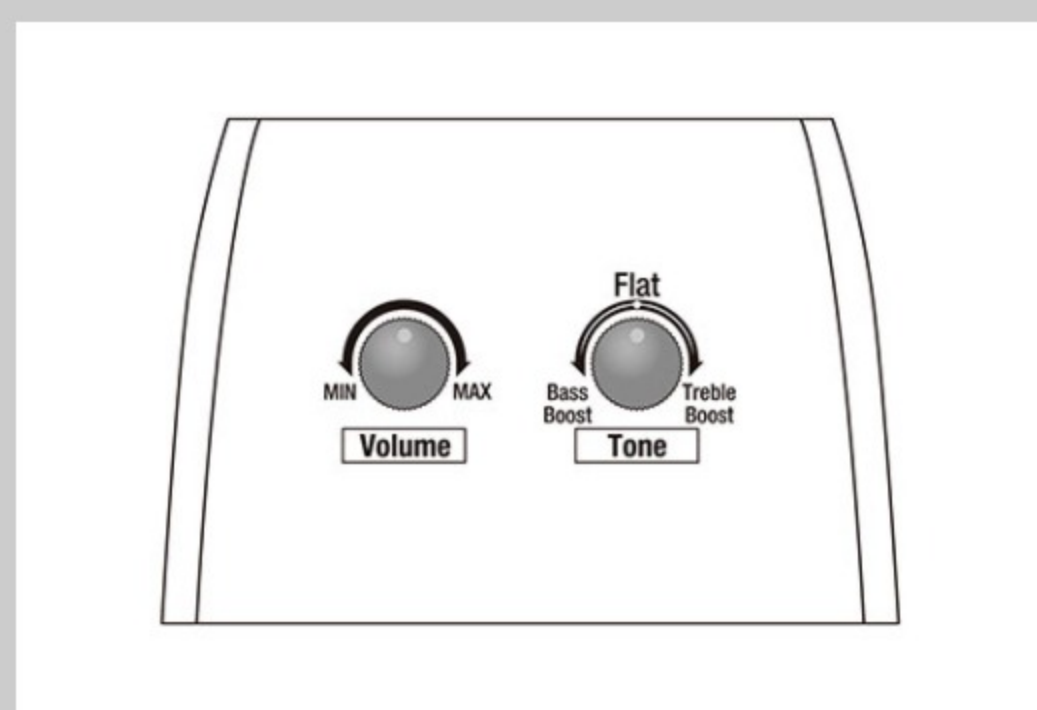

AE295L

COLOR VARIATION :

LGS : Natural Low Gloss

SHARE :

SPEC

SPECS

body shape	AE body
bracing	X-M Bracing
top	Solid Okoume top
back & sides	Okoume back & Okoume sides
neck	Comfort Grip with Rounded Fretboard Edge / Nyatoh neck
fretboard	Katalox fretboard
bridge	Katalox scalloped bridge
inlay	Specially designed Wooden Vine inlay
soundhole rosette	Abalone and Wooden rosette
tuning machine	Chrome Die-cast tuners (18:1 gear ratio)
nut material	Bone
number of frets	20
saddle material	Compensated Bone saddle
bridge pins	Ibanez Advantage™
strings	D'Addario® XTAPB1152
string gauge	.011/.015/.022/.032/.042/.052
string space	11mm
factory tuning	1E,2B,3G,4D,5A,6E
pickup	Ibanez AP11 Magnetic
preamp	Ibanez Custom Electronics w/ Volume and Tone Control
output jack	1/4" Endpin Jack

NECK DIMENSIONS

Scale :	651mm
a : Width	44mm at NUT
b : Width	55mm at 14F
c : Thickness	20mm at 1F
d : Thickness	21mm at 7F
Radius :	400mmR

DESCRIPTION +

BODY DIMENSIONS

a : Length	20 1/8"
b : Width	16 1/4"
c : Max Depth	4 3/4"

DESCRIPTION +

PREAMP

DESCRIPTION +