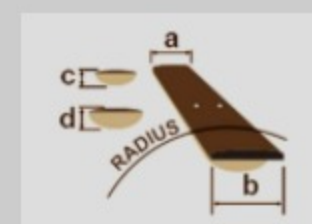

AE295L

COLOR VARIATION : 

LGS : Natural Low Gloss

SHARE :  

SPEC

SPECS

body shape	AE body
bracing	X-M Bracing
top	Solid Okoume top
back & sides	Okoume back & Okoume sides
neck	Comfort Grip with Rounded Fretboard Edge / Nyatoh neck
fretboard	Katalox fretboard
bridge	Katalox scalloped bridge
inlay	Specially designed Wooden Vine inlay
soundhole rosette	Abalone and Wooden rosette
tuning machine	Chrome Die-cast tuners (18:1 gear ratio)
nut material	Bone
number of frets	20
saddle material	Compensated Bone saddle
bridge pins	Ibanez Advantage™
strings	D'Addario® XTAPB1152
string gauge	.011/.015/.022/.032/.042/.052
string space	11mm
factory tuning	1E,2B,3G,4D,5A,6E
pickup	Ibanez AP11 Magnetic
preamp	Ibanez Custom Electronics w/ Volume and Tone Control
output jack	1/4" Endpin Jack

NECK DIMENSIONS

Scale :	651mm
a : Width	44mm at NUT
b : Width	55mm at 14F
c : Thickness	20mm at 1F
d : Thickness	21mm at 7F
Radius :	400mmR

DESCRIPTION +

BODY DIMENSIONS

a : Length	20 1/8"
b : Width	16 1/4"
c : Max Depth	4 3/4"