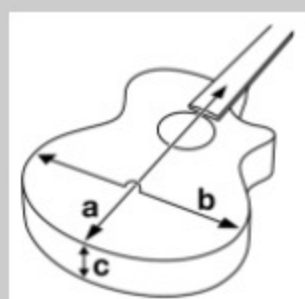

AE295L

COLOR VARIATION : 

LGS : Natural Low Gloss

SHARE :  

SPEC

SPECS

body shape	AE body
bracing	X-M Bracing
top	Solid Okoume top
back & sides	Okoume back & Okoume sides
neck	Comfort Grip with Rounded Fretboard Edge / Nyatoh neck
fretboard	Katalox fretboard
bridge	Katalox scalloped bridge
inlay	Specially designed Wooden Vine inlay
soundhole rosette	Abalone and Wooden rosette
tuning machine	Chrome Die-cast tuners (18:1 gear ratio)
nut material	Bone
number of frets	20
saddle material	Compensated Bone saddle
bridge pins	Ibanez Advantage™
strings	D'Addario® XTAPB1152
string gauge	.011/.015/.022/.032/.042/.052
string space	11mm
factory tuning	1E,2B,3G,4D,5A,6E
pickup	Ibanez AP11 Magnetic
preamp	Ibanez Custom Electronics w/ Volume and Tone Control
output jack	1/4" Endpin Jack

NECK DIMENSIONS

Scale :	651mm
a : Width	44mm at NUT
b : Width	55mm at 14F
c : Thickness	20mm at 1F
d : Thickness	21mm at 7F
Radius :	400mmR

DESCRIPTION +

BODY DIMENSIONS

a : Length	20 1/8"
b : Width	16 1/4"
c : Max Depth	4 3/4"