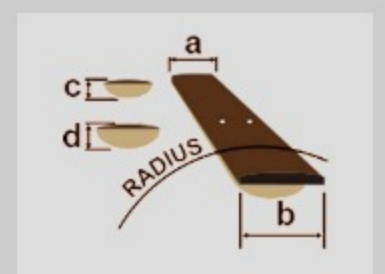

AE300MWJR

COLOR VARIATION : 

NT : Natural High Gloss

SPEC

SPECS

body shape	AE Junior body
bracing	Ibanez Original Scalloped X bracing / Tone Projection Back Bracing
top	Torrefied Solid Myrtlewood top
back & sides	Myrtlewood back & Myrtlewood sides
neck	AE / Nyatoh neck
fretboard	Macassar Ebony fretboard
bridge	Macassar Ebony bridge
inlay	Mother of Pearl inlay
soundhole rosette	Abalone and Maple
tuning machine	Chrome Open Gear tuners (18:1 gear ratio)
nut material	Bone
number of frets	20
saddle material	Compensated Bone
bridge pins	Ibanez Advantage™
strings	D'Addario® XTAPB1152
string gauge	.011/.015/.022/.032/.042/.052
string space	11mm
factory tuning	1E,2B,3G,4D,5A,6E
pickup	Ibanez T-bar Undersaddle
preamp	Ibanez Custom Electronics
output jack	1/4" Endpin Jack
battery	CR2032 x2

NECK DIMENSIONS

Scale :	607mm/23.9"
a : Width	43mm at NUT
b : Width	55mm at 14F
c : Thickness	20mm at 1F
d : Thickness	21mm at 7F
Radius :	400mmR

DESCRIPTION +

BODY DIMENSIONS

a : Length	18 3/8"
b : Width	14 3/4"
c : Max Depth	4 3/8"