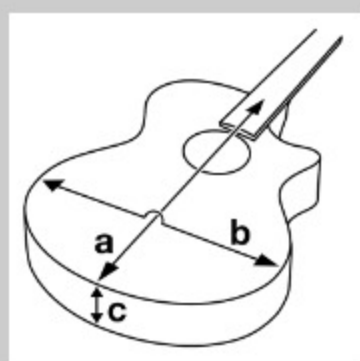

AE300MWJR

COLOR VARIATION : 

NT : Natural High Gloss

SPEC

SPECS

body shape	AE Junior body
bracing	Ibanez Original Scalloped X bracing / Tone Projection Back Bracing
top	Torrefied Solid Myrtlewood top
back & sides	Myrtlewood back & Myrtlewood sides
neck	AE / Nyatoh neck
fretboard	Macassar Ebony fretboard
bridge	Macassar Ebony bridge
inlay	Mother of Pearl inlay
soundhole rosette	Abalone and Maple
tuning machine	Chrome Open Gear tuners (18:1 gear ratio)
nut material	Bone
number of frets	20
saddle material	Compensated Bone
bridge pins	Ibanez Advantage™
strings	D'Addario® XTAPB1152
string gauge	.011/.015/.022/.032/.042/.052
string space	11mm
factory tuning	1E,2B,3G,4D,5A,6E
pickup	Ibanez T-bar Undersaddle
preamp	Ibanez Custom Electronics
output jack	1/4" Endpin Jack
battery	CR2032 x2

NECK DIMENSIONS

Scale :	607mm/23.9"
a : Width	43mm at NUT
b : Width	55mm at 14F
c : Thickness	20mm at 1F
d : Thickness	21mm at 7F
Radius :	400mmR

DESCRIPTION +

BODY DIMENSIONS

a : Length	18 3/8"
b : Width	14 3/4"
c : Max Depth	4 3/8"