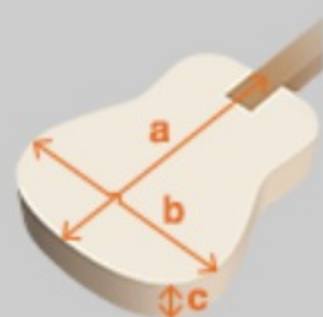

## SPEC

### SPEC

body shape	AE Body
bracing	Scalloped X bracing
top	Solid Sitka Spruce top
back & sides	Solid African Mahogany back & Solid African Mahogany sides
neck	Advanced Comfort African Mahogany
fretboard	Rosewood
bridge	Rosewood
body binding	White
back strip inlay	Rosewood multi
inlay	Specially designed Maple fretboard inlay
soundhole rosette	Abalone and Maple rosette
tuning machine	Gotoh® SGS510Z tuners (1:18 gear ratio)
nut material	Bone
number of frets	20
saddle material	Compensated 4mm Bone Saddle
bridge pins	Ebony bridge pins
strings	D'Addario® EXP™ strings
pickup	Ibanez T-bar undersaddle pickup
preamp	Ibanez Custom Electronics
output jack	1/4" Endpin Jack
battery	2032 size Coin Lithium Battery (3V) *2
finish top	Gloss
finish back and sides	Gloss
finish neck back	Satin

### NECK DIMENSIONS

Scale :	648mm
a : Width	44mm at NUT
b : Width	55mm at 14F
c : Thickness	20mm at 1F
d : Thickness	21mm at 7F
Radius :	430mmR

### BODY DIMENSIONS

a : Length	20"
b : Width	16 1/8"
c : Max Depth	4 1/2"