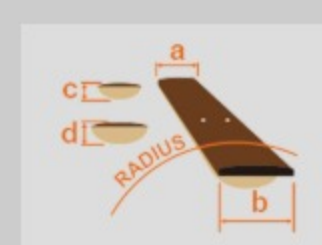

### SPEC

body shape	AE Body
bracing	Scalloped X bracing
top	Solid Sitka Spruce top
back & sides	Solid African Mahogany back & Solid African Mahogany sides
neck	Advanced Comfort African Mahogany
fretboard	Rosewood
bridge	Rosewood
body binding	White
back strip inlay	Rosewood multi
inlay	Specially designed Maple fretboard inlay
soundhole rosette	Abalone and Maple rosette
tuning machine	Gotoh® SGS510Z tuners (1:18 gear ratio)
nut material	Bone
number of frets	20
saddle material	Compensated 4mm Bone Saddle
bridge pins	Ebony bridge pins
strings	D'Addario® EXP™ strings
pickup	Ibanez T-bar undersaddle pickup
preamp	Ibanez Custom Electronics
output jack	1/4" Endpin Jack
battery	2032 size Coin Lithium Battery (3V) *2
finish top	Gloss
finish back and sides	Gloss
finish neck back	Satin

### NECK DIMENSIONS

Scale :	648mm
a : Width	44mm at NUT
b : Width	55mm at 14F
c : Thickness	20mm at 1F
d : Thickness	21mm at 7F
Radius :	430mmR

### BODY DIMENSIONS

a : Length	20"
b : Width	16 1/8"
c : Max Depth	4 1/2"