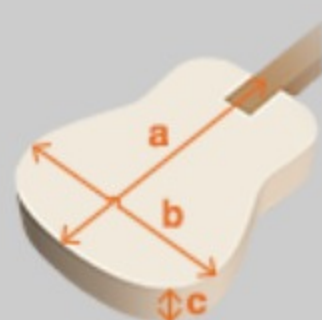

### SPEC

body shape	AEB body
bracing	Double X Bracing
top	Spruce top
back & sides	Sapele back & Sapele sides
neck	Maple
fretboard	Purpleheart
bridge	Purpleheart
body binding	Ivory
soundhole rosette	Abalone rosette
tuning machine	Chrome Die-cast tuners
nut material	Bone
number of frets	22
saddle material	Bone saddle
bridge pins	Black with white dot
strings	Coated bronze strings
pickup	Fishman® Sonicore pickup
preamp	Ibanez AEQ-SP2 preamp w/Onboard tuner
output jack	Balanced XLR & 1/4" outputs
battery	9V Battery
finish top	Gloss
finish back and sides	Gloss
finish neck back	Gloss

### NECK DIMENSIONS

Scale :	812.8mm
a : Width	43mm at NUT
b : Width	58mm at 14F
c : Thickness	23.5mm at 1F
d : Thickness	25.5mm at 7F
Radius :	400mmR

### BODY DIMENSIONS

a : Length	20 "
b : Width	16 "
c : Max Depth	5 "