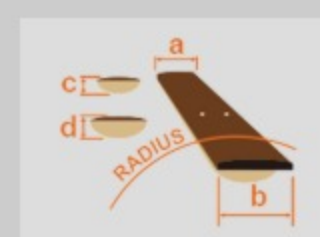

### SPEC

body shape	AEB body
bracing	Double X Bracing
top	Spruce top
back & sides	Sapele back & Sapele sides
neck	Maple
fretboard	Purpleheart
bridge	Purpleheart
body binding	Ivory
soundhole rosette	Abalone rosette
tuning machine	Chrome Die-cast tuners
nut material	Bone
number of frets	22
saddle material	Bone saddle
bridge pins	Black with white dot
strings	Coated bronze strings
pickup	Fishman® Sonicore pickup
preamp	Ibanez AEQ-SP2 preamp w/Onboard tuner
output jack	Balanced XLR & 1/4" outputs
battery	9V Battery
finish top	Gloss
finish back and sides	Gloss
finish neck back	Gloss

### NECK DIMENSIONS

Scale :	812.8mm
a : Width	43mm at NUT
b : Width	58mm at 14F
c : Thickness	23.5mm at 1F
d : Thickness	25.5mm at 7F
Radius :	400mmR

### BODY DIMENSIONS

a : Length	20 "
b : Width	16 "
c : Max Depth	5 "