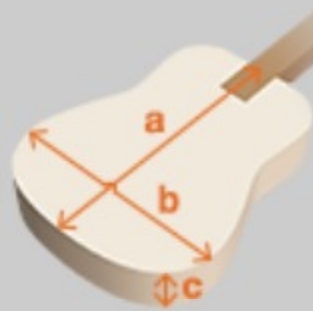

BODY DIMENSIONS

a : Length	20"
b : Width	16 1/8"
c : Max Depth	5"