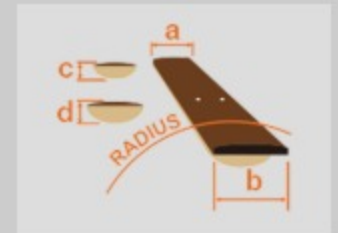

# AEB105E

NT : Natural High Gloss

COLOR VARIATION :

SHARE : [f](#) [t](#)

### SPEC

body shape	AEB body
top	Spruce top
back & sides	Sapele back & Sapele sides
neck	AEB / Maple neck
fretboard	Purpleheart fretboard
bridge	Purpleheart
inlay	White dot inlay
soundhole rosette	Abalone
tuning machine	Chrome Die-cast tuners
nut material	Bone
number of frets	22
saddle material	Bone
bridge pins	Black with white dot
string gauge	.040/.060/.075/.095/.130
string space	16.5mm
factory tuning	1G,2D,3A,4E,5B
pickup	Fishman® Sonicore
preamp	Ibanez AEQ-SP2 preamp w/Onboard tuner
output jack	Balanced XLR & 1/4" outputs

### NECK DIMENSIONS

Scale :	812.8mm
a : Width	47mm at NUT
b : Width	65mm at 14F
c : Thickness	23.5mm at 1F
d : Thickness	25.5mm at 7F
Radius :	400mmR

### BODY DIMENSIONS

a : Length	20"
b : Width	16 1/8"
c : Max Depth	5"