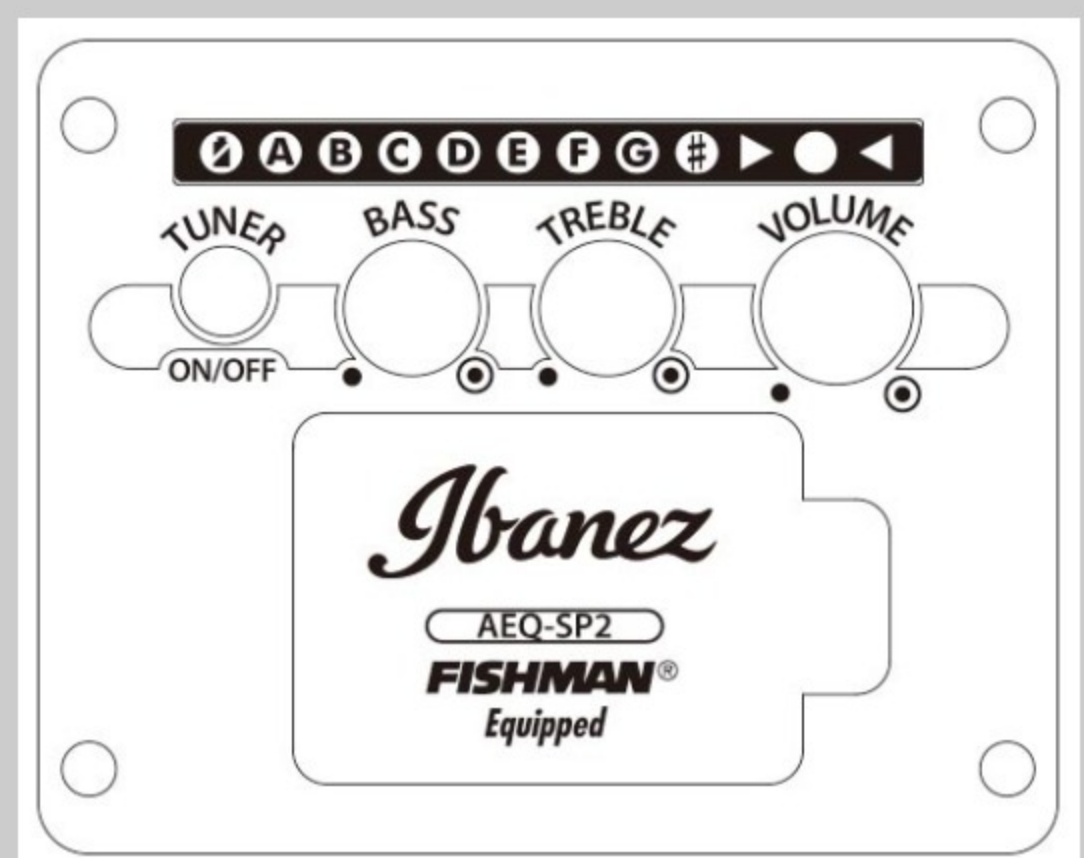

PREAMP

OTHERS

Recommended Case AEB50C